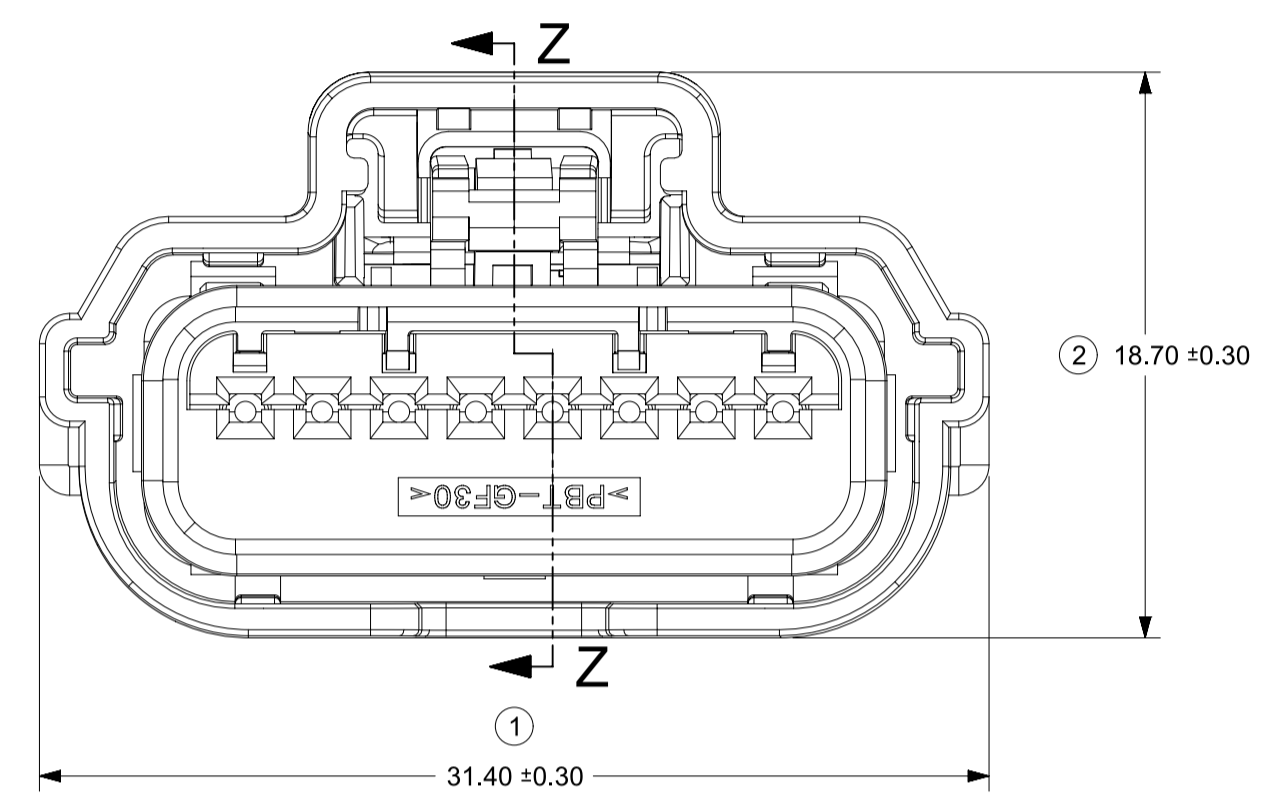

| | | | | | | | | |
|---|---|------------------------|---|---|---|--|--|--|
| SYMBOLS = 0 = 0 = 0 = 0 = 0 = 0 = 0 = 0 = 0 | THIS DRAWING CONTAINS INFORMATION THAT IS PROPRIETARY TO MOLEX ELECTRONIC TECHNOLOGIES, LLC AND SHOULD NOT BE USED WITHOUT WRITTEN PERMISSION | | DIMENSION UNITS: mm SCALE: 4:1 | | CURRENT REV DESC: EC NO: CO-000000853 DRWN: Yan Allen 15-Apr-2022 CHK'D: Fiona Chen 15-Apr-2022 APPR: Colin Zhang 20-Apr-2022 | | | |
| | GENERAL TOLERANCES (UNLESS SPECIFIED) ANGULAR TOL ± 0.5° | | 4 PLACES ± 0 3 PLACES ± 0 2 PLACES ± 0 1 PLACE ± 0 0 PLACES ± 0 | | INITIAL REVISION: DRWN: Yan Allen 14-Feb-2022 APPR: David Xie 24-Feb-2022 | | PRODUCT SALES DRAWING DOCUMENT NUMBER: SD-31404-811 DOC TYPE: PSD DOC PART: 001 REVISION: G12 | |
| DRAFT WHERE APPLICABLE MUST REMAIN WITHIN DIMENSIONS | | THIRD ANGLE PROJECTION | | DRAWING: A1-SIZE SERIES: 31404 | | MATERIAL NUMBER: _____ CUSTOMER: GENERAL MARKET SHEET NUMBER: 2 OF 4 | | |

| |
|--------------------|
| SHEET DESCRIPTION |
| KEY CONFIGURATIONS |

SECTION Z-Z
TPA SHOWN IN AS-SHIPPED
PRE-SET POSITION
SEE NOTE 1-a

SECTION Y-Y
TPA SHOWN IN FINAL
LOCK POSITION
SEE NOTE 1-a

POLARIZATION A