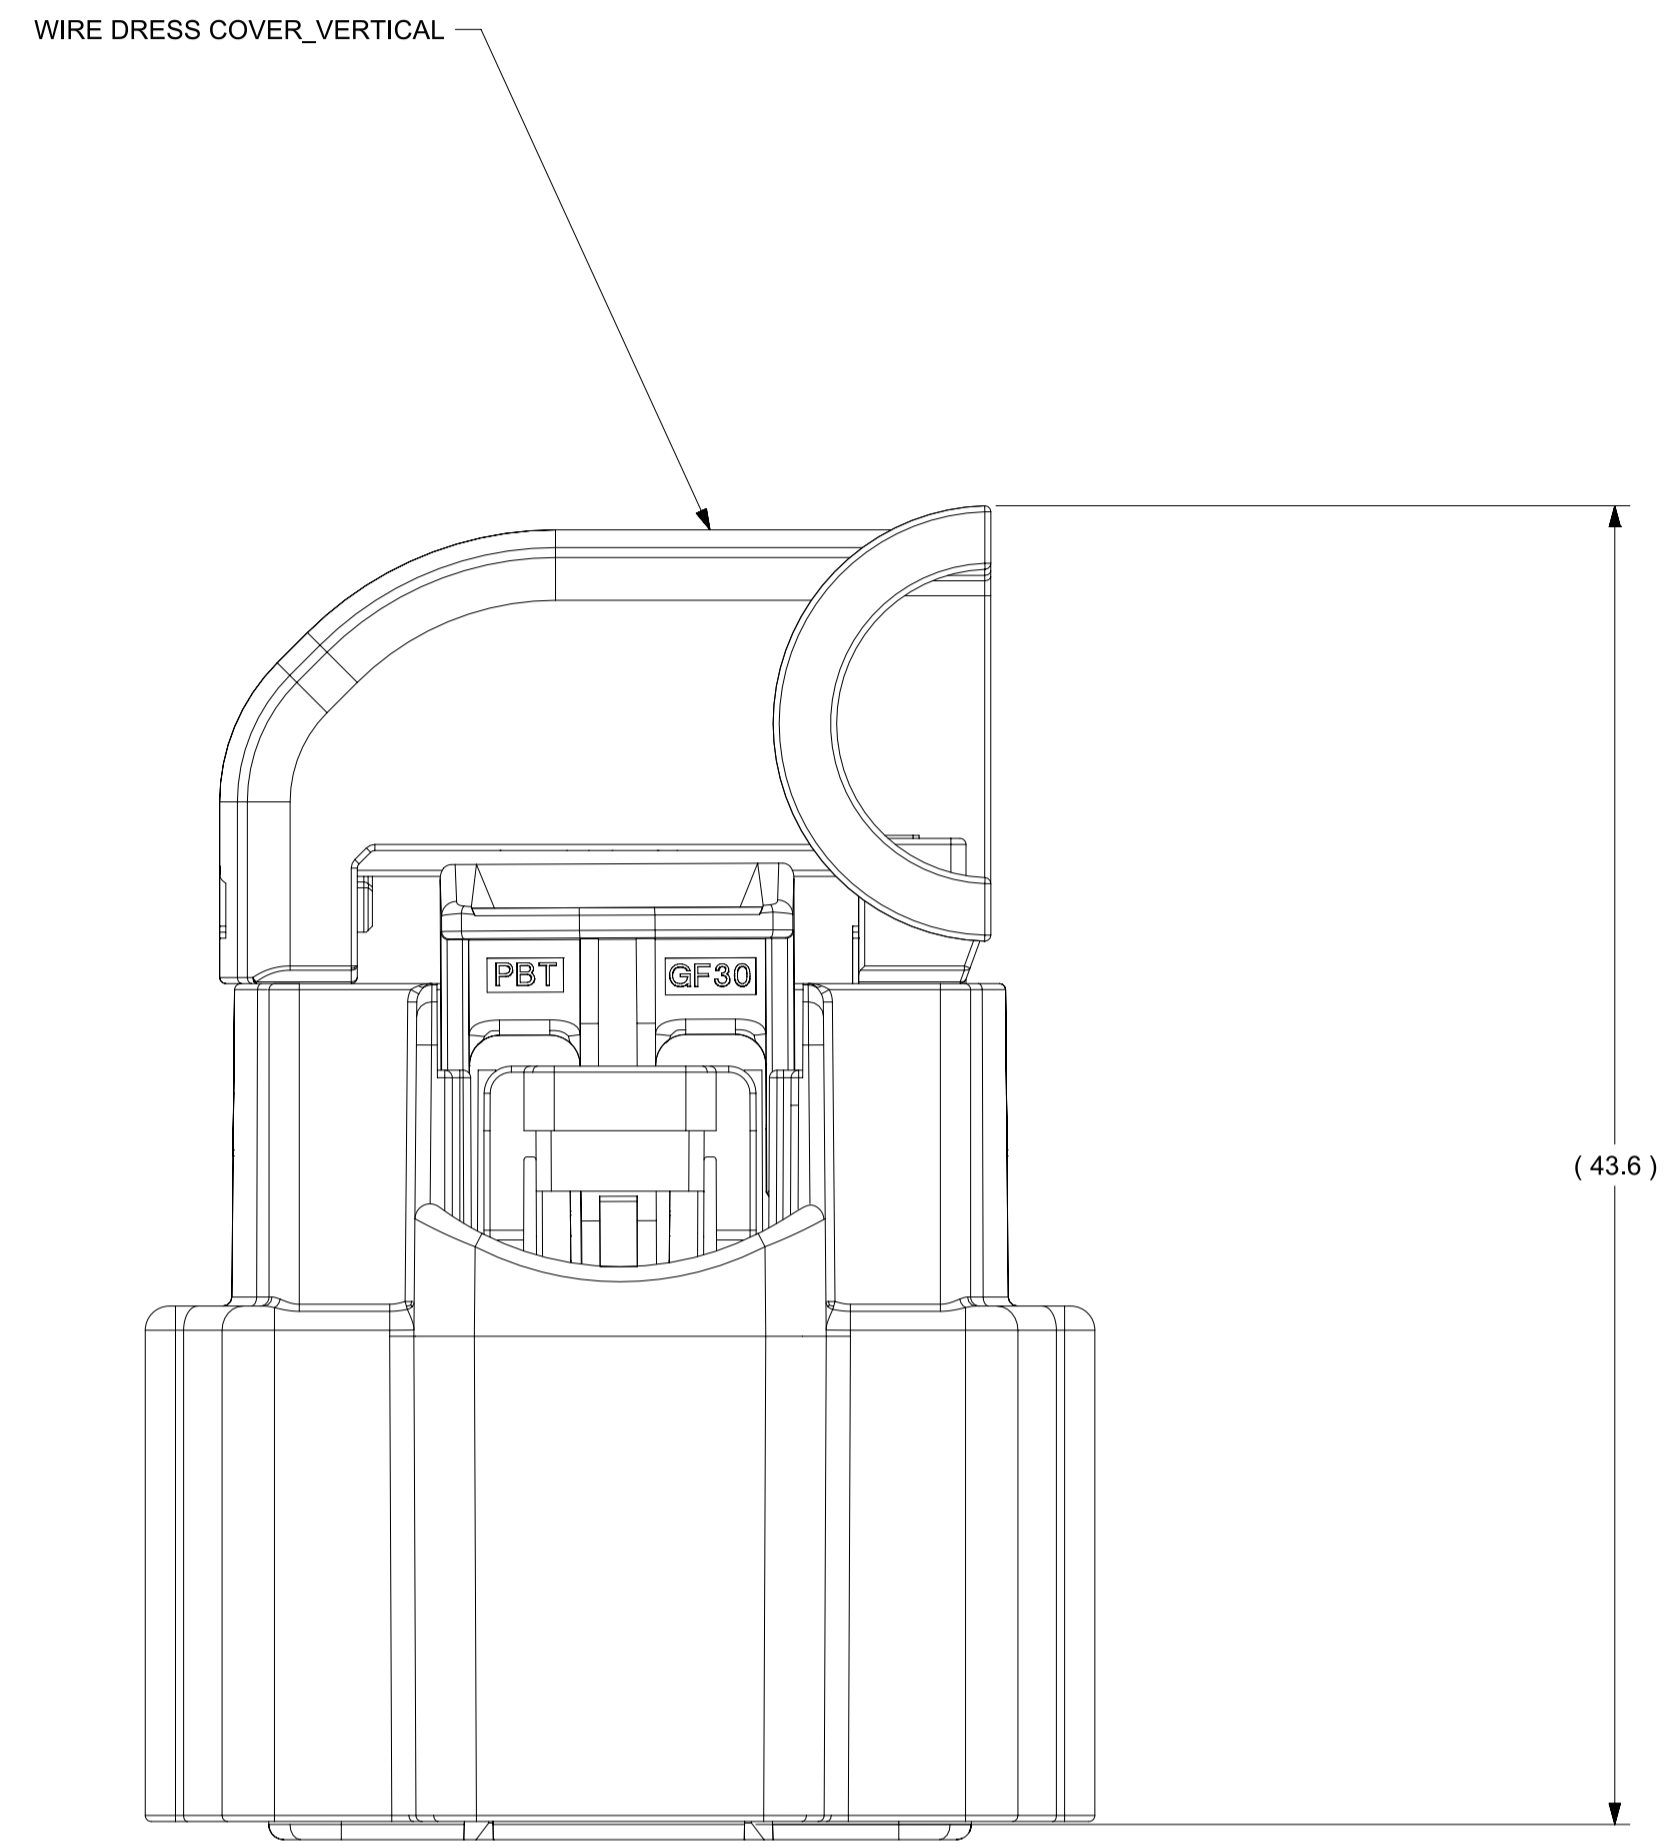

| |
|---------------------------|
| SHEET DESCRIPTION |
| WIRE DRESS COVER ASSEMBLY |

| | | | |
|---------|---|---------|---|
| SYMBOLS | THIS DRAWING CONTAINS INFORMATION THAT IS PROPRIETARY TO MOLEX ELECTRONIC TECHNOLOGIES, LLC AND SHOULD NOT BE USED WITHOUT WRITTEN PERMISSION | | |
| | DIMENSION UNITS | SCALE | CURRENT REV DESC: |
| ▽ = 0 | mm | 4:1 | EC NO: CO-000000853 DRWN: Yan Allen 15-Apr-2022 CHK'D: Fiona Chen 15-Apr-2022 APPR: Colin Zhang 20-Apr-2022 INITIAL REVISION: DRWN: Yan Allen 14-Feb-2022 APPR: David Xie 24-Feb-2022 |
| ▽ = 0 | GENERAL TOLERANCES (UNLESS SPECIFIED) | | |
| ▽ = 0 | ANGULAR TOL ± 0.5° | | |
| ▽ = 0 | 4 PLACES | ± 0 | |
| ▽ = 0 | 3 PLACES | ± 0 | |
| ▽ = 0 | 2 PLACES | ± 0 | PRODUCT SALES DRAWING DOCUMENT NUMBER: SD-31404-811 DOC TYPE: PSD DOC PART: 001 REVISION: G12 |
| ▽ = 0 | 1 PLACE | ± 0 | |
| ▽ = 0 | 0 PLACES | ± 0 | MATERIAL NUMBER: GENERAL MARKET CUSTOMER: GENERAL MARKET SHEET NUMBER: 4 OF 4 |
| ▽ = 0 | DRAFT WHERE APPLICABLE MUST REMAIN WITHIN DIMENSIONS | | |
| ▽ = 0 | THIRD ANGLE PROJECTION | DRAWING | A1-SIZE SERIES: 31404 |