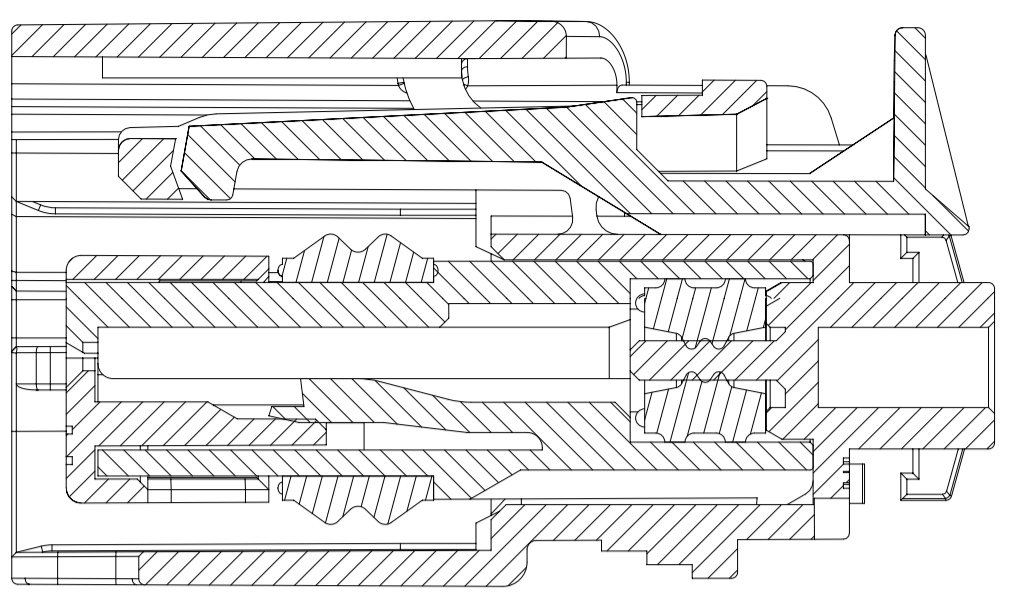

| SHEET DESCRIPTION | |
|-------------------|--|
| BOM | |

| ITEM NO. | DESCRIPTION | MATERIAL | COLOR |
|----------|-------------------|--------------------------------|------------|
| I | CPA | PBT-GF30 | RED |
| II | CONNECTOR HOUSING | PBT-GF15 | SEE SHEET |
| III | MATTE SEAL | INHERENTLY LUBRICATED SILICONE | DARK BLUE |
| IV | TERMINAL HOUSING | PBT-GF15 | BLACK |
| V | PERIPHERAL SEAL | INHERENTLY LUBRICATED SILICONE | LIGHT BLUE |
| VI | TPA | PBT-GF30 | NATURAL |

| |
|--------------------|
| SHEET DESCRIPTION |
| KEY CONFIGURATIONS |

SECTION Z-Z
TPA SHOWN IN AS-SHIPPED
PRE-SET POSITION
SEE NOTE 1-a

SECTION Y-Y
TPA SHOWN IN FINAL
LOCK POSITION
SEE NOTE 1-a

POLARIZATION A