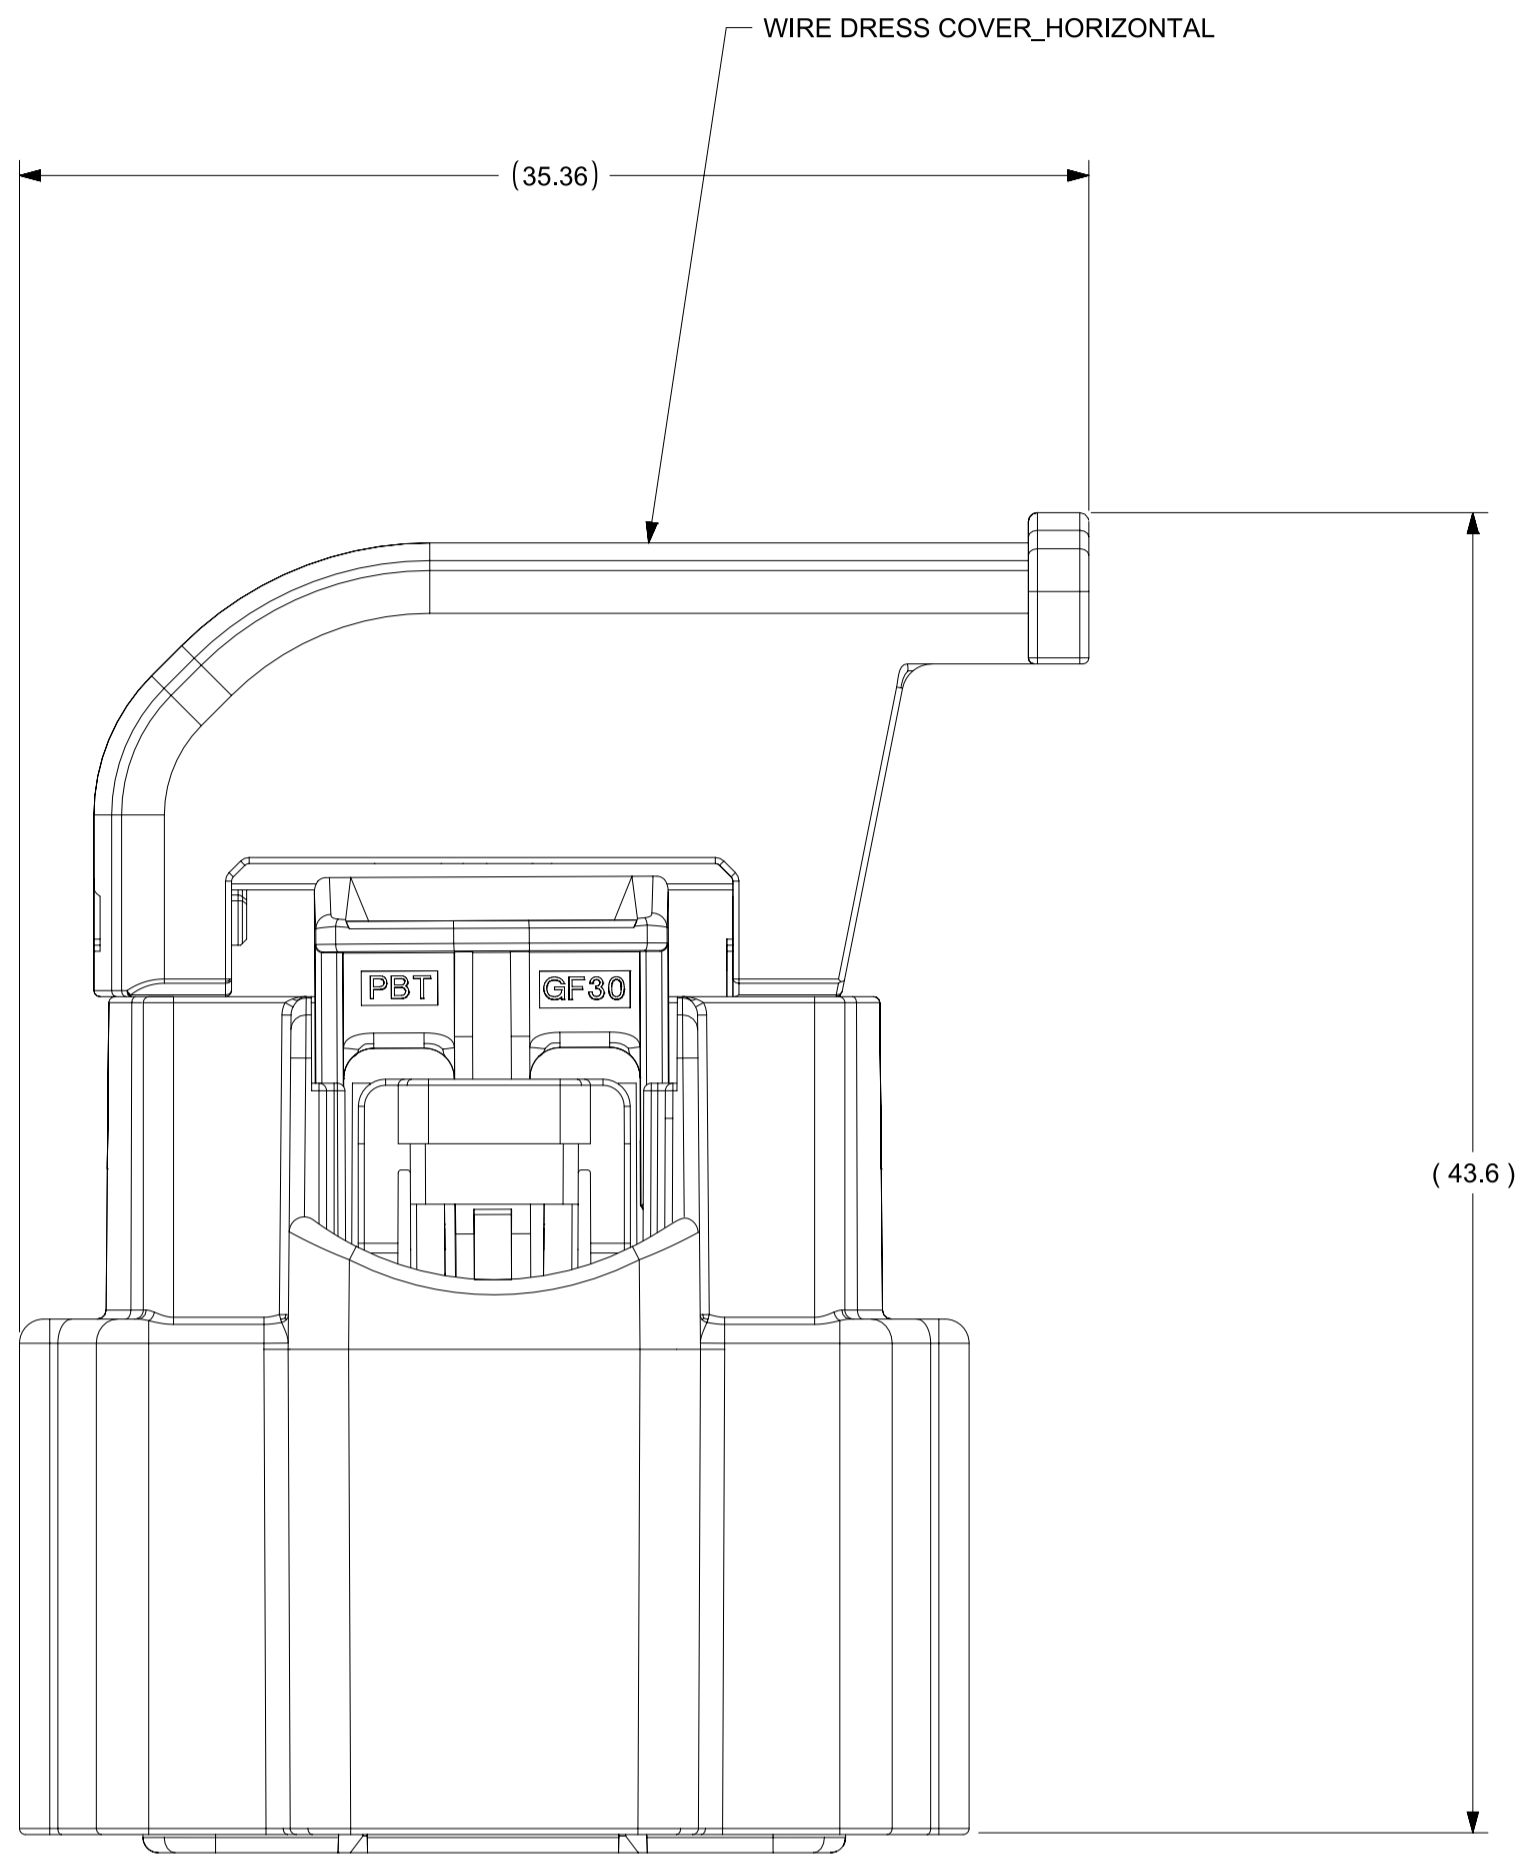

| |
|---------------------------|
| SHEET DESCRIPTION |
| WIRE DRESS COVER ASSEMBLY |

| | | | |
|---------|---|---------|---|
| SYMBOLS | THIS DRAWING CONTAINS INFORMATION THAT IS PROPRIETARY TO MOLEX ELECTRONIC TECHNOLOGIES, LLC AND SHOULD NOT BE USED WITHOUT WRITTEN PERMISSION | | |
| | DIMENSION UNITS | SCALE | CURRENT REV DESC: |
| ▽ = 0 | mm | 4:1 | EC NO: CO-000000853 DRWN: Yan Allen 15-Apr-2022 CHK'D: Fiona Chen 15-Apr-2022 APPR: Colin Zhang 20-Apr-2022 INITIAL REVISION: DRWN: Yan Allen 14-Feb-2022 APPR: David Xie 24-Feb-2022 |
| ▽ = 0 | GENERAL TOLERANCES (UNLESS SPECIFIED) | | |
| ▽ = 0 | ANGULAR TOL ± 0.5° | | |
| ▽ = 0 | 4 PLACES | ± 0 | |
| ▽ = 0 | 3 PLACES | ± 0 | |
| ▽ = 0 | 2 PLACES | ± 0 | PRODUCT SALES DRAWING DOCUMENT NUMBER: SD-31404-811 DOC TYPE: PSD DOC PART: 001 REVISION: G12 |
| ▽ = 0 | 1 PLACE | ± 0 | |
| ▽ = 0 | 0 PLACES | ± 0 | MATERIAL NUMBER: GENERAL MARKET CUSTOMER: GENERAL MARKET SHEET NUMBER: 4 OF 4 |
| ▽ = 0 | DRAFT WHERE APPLICABLE MUST REMAIN WITHIN DIMENSIONS | | |
| ▽ = 0 | THIRD ANGLE PROJECTION | DRAWING | A1-SIZE SERIES: 31404 |