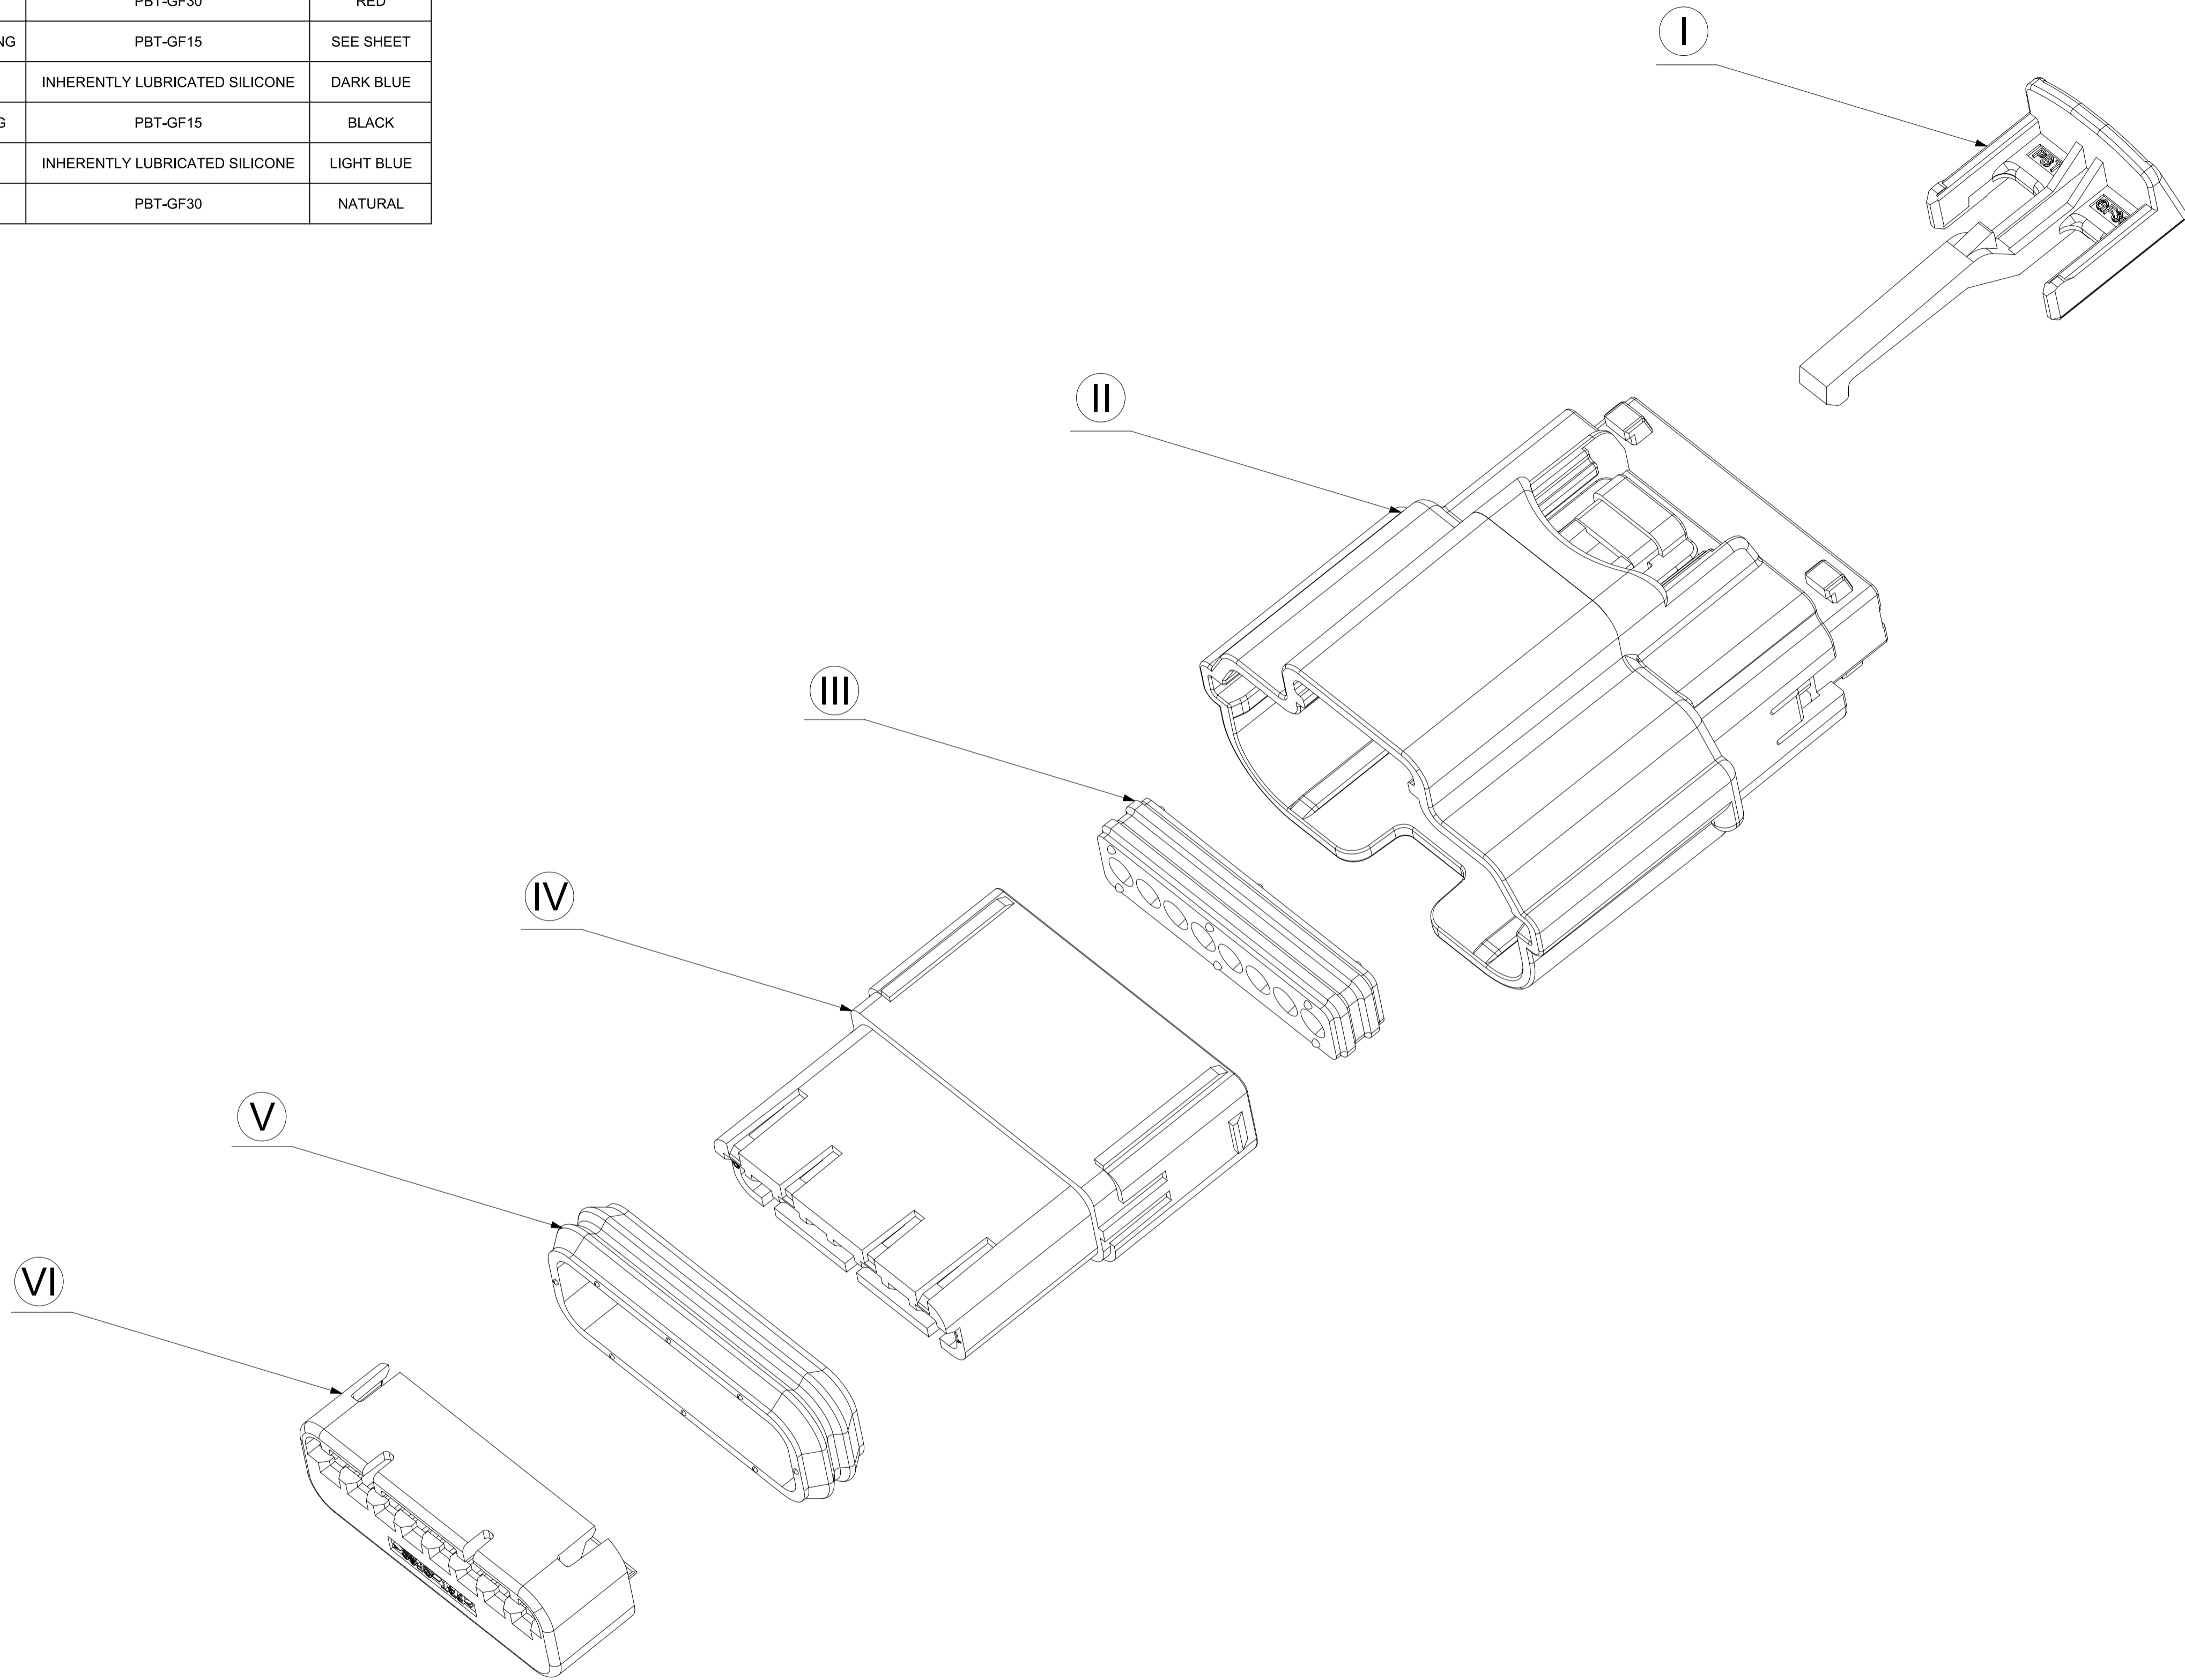

SHEET DESCRIPTION	
BOM	

ITEM NO.	DESCRIPTION	MATERIAL	COLOR
I	CPA	PBT-GF30	RED
II	CONNECTOR HOUSING	PBT-GF15	SEE SHEET
III	MATTE SEAL	INHERENTLY LUBRICATED SILICONE	DARK BLUE
IV	TERMINAL HOUSING	PBT-GF15	BLACK
V	PERIPHERAL SEAL	INHERENTLY LUBRICATED SILICONE	LIGHT BLUE
VI	TPA	PBT-GF30	NATURAL

SYMBOLS = 0 = 0 = 0 = 0 = 0 = 0 = 0 = 0 = 0	THIS DRAWING CONTAINS INFORMATION THAT IS PROPRIETARY TO MOLEX ELECTRONIC TECHNOLOGIES, LLC AND SHOULD NOT BE USED WITHOUT WRITTEN PERMISSION		DIMENSION UNITS: mm SCALE: 4:1		CURRENT REV DESC: EC NO: CO-000000853 DRWN: Yan Allen 15-Apr-2022 CHK'D: Fiona Chen 15-Apr-2022 APPR: Colin Zhang 20-Apr-2022			
	GENERAL TOLERANCES (UNLESS SPECIFIED) ANGULAR TOL ± 0.5°		4 PLACES ± 0 3 PLACES ± 0 2 PLACES ± 0 1 PLACE ± 0 0 PLACES ± 0		INITIAL REVISION: DRWN: Yan Allen 14-Feb-2022 APPR: David Xie 24-Feb-2022		PRODUCT SALES DRAWING DOCUMENT NUMBER: SD-31404-811 DOC TYPE: PSD DOC PART: 001 REVISION: G12	
DRAFT WHERE APPLICABLE MUST REMAIN WITHIN DIMENSIONS		THIRD ANGLE PROJECTION		DRAWING: A1-SIZE SERIES: 31404		MATERIAL NUMBER: _____ CUSTOMER: GENERAL MARKET SHEET NUMBER: 2 OF 4