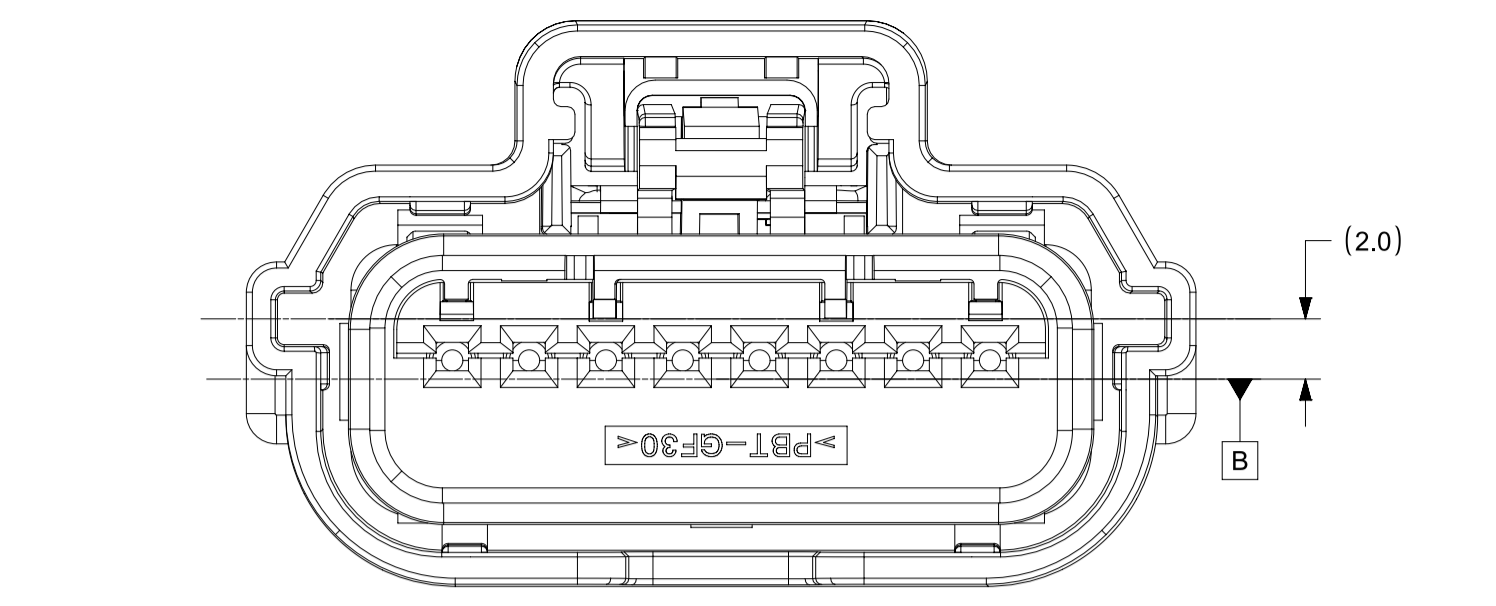

| | | | | | | | | |
|---|---|------------------------|---|---|---|--|--|--|
| SYMBOLS = 0 = 0 = 0 = 0 = 0 = 0 = 0 = 0 = 0 | THIS DRAWING CONTAINS INFORMATION THAT IS PROPRIETARY TO MOLEX ELECTRONIC TECHNOLOGIES, LLC AND SHOULD NOT BE USED WITHOUT WRITTEN PERMISSION | | DIMENSION UNITS: mm SCALE: 4:1 | | CURRENT REV DESC: EC NO: CO-000000853 DRWN: Yan Allen 15-Apr-2022 CHK'D: Fiona Chen 15-Apr-2022 APPR: Colin Zhang 20-Apr-2022 | | | |
| | GENERAL TOLERANCES (UNLESS SPECIFIED) ANGULAR TOL ± 0.5° | | 4 PLACES ± 0 3 PLACES ± 0 2 PLACES ± 0 1 PLACE ± 0 0 PLACES ± 0 | | INITIAL REVISION: DRWN: Yan Allen 14-Feb-2022 APPR: David Xie 24-Feb-2022 | | PRODUCT SALES DRAWING DOCUMENT NUMBER: SD-31404-811 DOC TYPE: PSD DOC PART: 001 REVISION: G12 | |
| DRAFT WHERE APPLICABLE MUST REMAIN WITHIN DIMENSIONS | | THIRD ANGLE PROJECTION | | DRAWING: A1-SIZE SERIES: 31404 | | MATERIAL NUMBER: _____ CUSTOMER: GENERAL MARKET SHEET NUMBER: 2 OF 4 | | |

| |
|--------------------|
| SHEET DESCRIPTION |
| KEY CONFIGURATIONS |

SECTION Z-Z
TPA SHOWN IN AS-SHIPPED
PRE-SET POSITION
SEE NOTE 1-a

SECTION Y-Y
TPA SHOWN IN FINAL
LOCK POSITION
SEE NOTE 1-a

POLARIZATION A