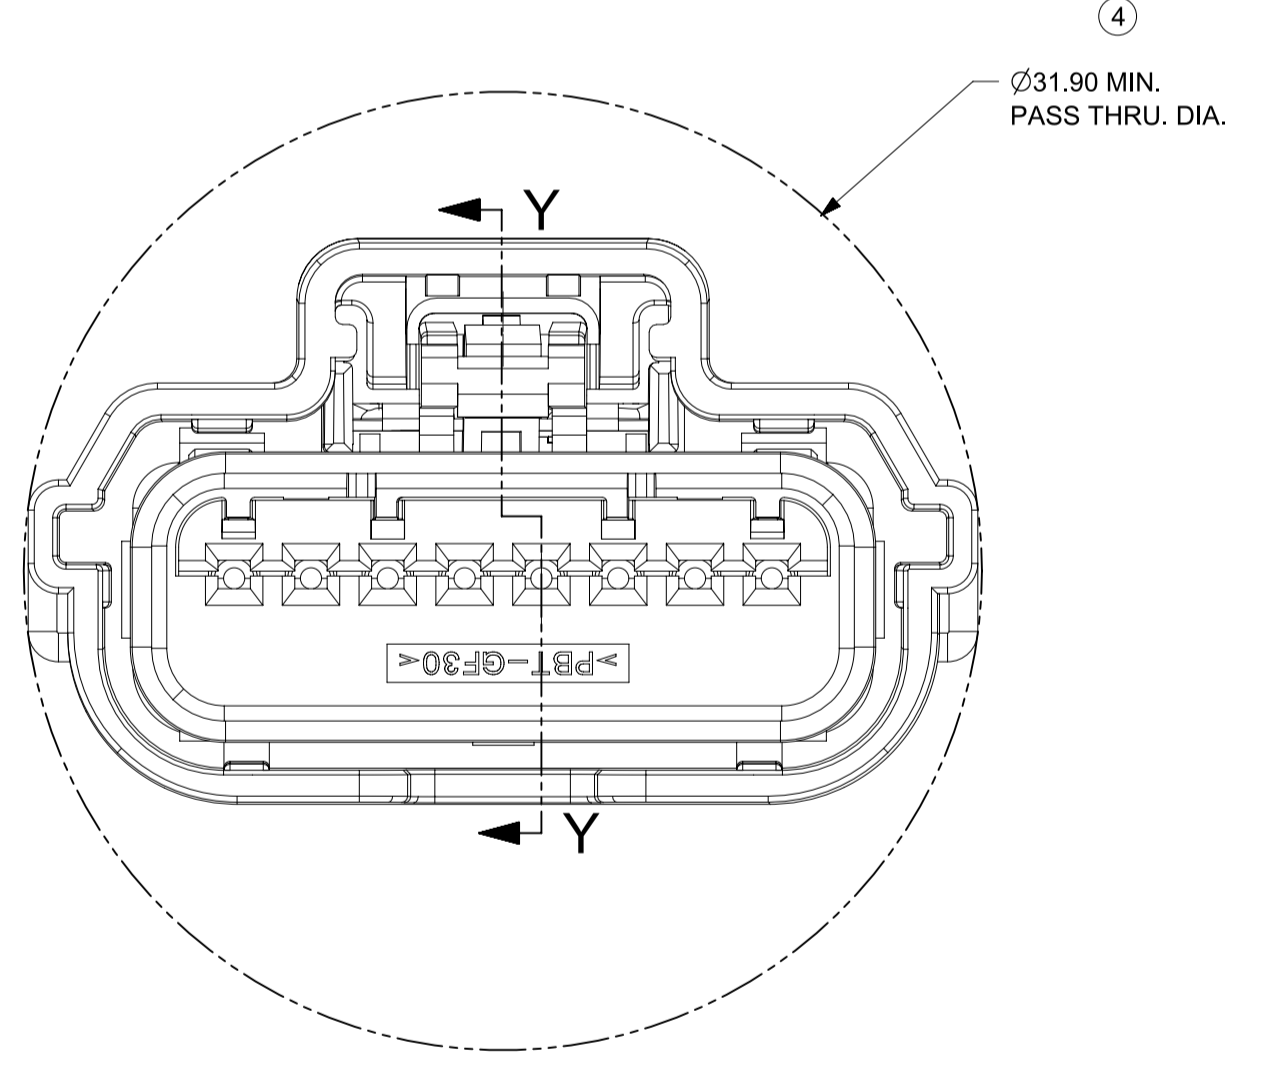

| | | | | | | | | |
|---|---|------------------------|---|---|---|--|--|--|
| SYMBOLS = 0 = 0 = 0 = 0 = 0 = 0 = 0 = 0 = 0 | THIS DRAWING CONTAINS INFORMATION THAT IS PROPRIETARY TO MOLEX ELECTRONIC TECHNOLOGIES, LLC AND SHOULD NOT BE USED WITHOUT WRITTEN PERMISSION | | DIMENSION UNITS: mm SCALE: 4:1 | | CURRENT REV DESC: EC NO: CO-000000853 DRWN: Yan Allen 15-Apr-2022 CHK'D: Fiona Chen 15-Apr-2022 APPR: Colin Zhang 20-Apr-2022 | | | |
| | GENERAL TOLERANCES (UNLESS SPECIFIED) ANGULAR TOL ± 0.5° | | 4 PLACES ± 0 3 PLACES ± 0 2 PLACES ± 0 1 PLACE ± 0 0 PLACES ± 0 | | INITIAL REVISION: DRWN: Yan Allen 14-Feb-2022 APPR: David Xie 24-Feb-2022 | | PRODUCT SALES DRAWING DOCUMENT NUMBER: SD-31404-811 DOC TYPE: PSD DOC PART: 001 REVISION: G12 | |
| DRAFT WHERE APPLICABLE MUST REMAIN WITHIN DIMENSIONS | | THIRD ANGLE PROJECTION | | DRAWING: A1-SIZE SERIES: 31404 | | MATERIAL NUMBER: _____ CUSTOMER: GENERAL MARKET SHEET NUMBER: 2 OF 4 | | |

| |
|--------------------|
| SHEET DESCRIPTION |
| KEY CONFIGURATIONS |

SECTION Z-Z
TPA SHOWN IN AS-SHIPPED
PRE-SET POSITION
SEE NOTE 1-a

SECTION Y-Y
TPA SHOWN IN FINAL
LOCK POSITION
SEE NOTE 1-a

POLARIZATION A