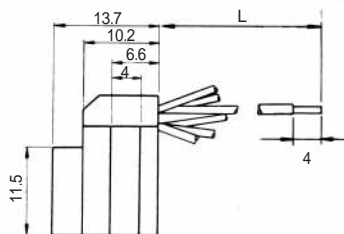

Note1: Standard finish color is gray.

Note2: The drawing is shown sample of TM1RV-623K66- *