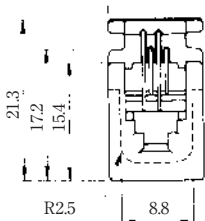

### ●TM1R-616B44-\*

CL No.	Part No.	RoHS
222-4465-0	TM1R-616B44-35S-150M	YES

Color	L (mm)
Yellow	150
Green	150
Red	150
Black	150

Note: Standard finish color is gray.

### ●TM1R-616P44-\*

CL No.	Part No.	RoHS
222-4466-2	TM1R-616P44-35S-150M	YES

Color	L (mm)
Yellow	150
Green	150
Red	150
Black	150

Note: Standard finish color is gray.