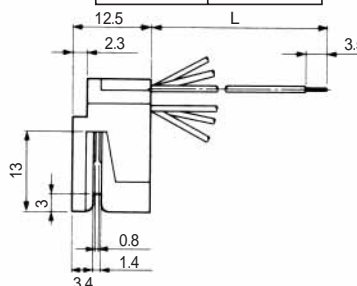

CL No.	Part No.	RoHS
222-4471-2	TM1RV-623P66-35S-150M	YES

Color	L (mm)
White	150
Black	150
Red	150
Green	150
Yellow	150
Blue	150

CL No.	Part No.	RoHS
222-4425-5	TM1RV-623P64-35S-150M	YES

Color	L (mm)
Black	150
Red	150
Green	150
Yellow	150