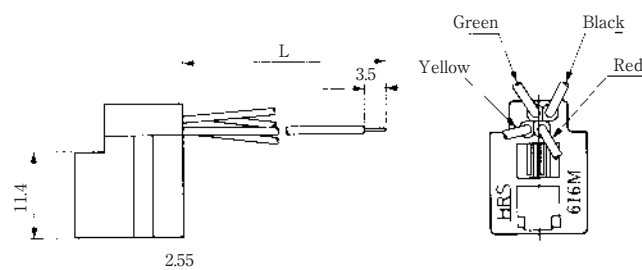

CL No.	Part No.	RoHS
222-4451-5	TM1R-616M44-35S-70M	YES

Color	L (mm)
Yellow	70
Green	70
Red	70
Black	70