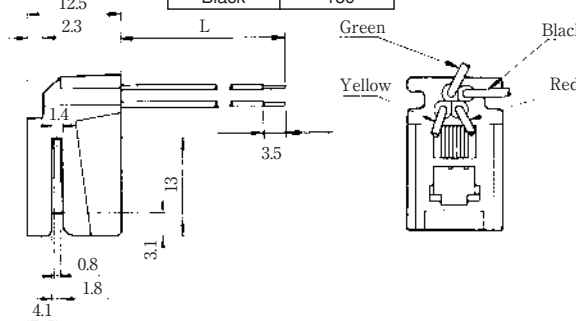

CL No.	Part No.	RoHS
222-4466-2	TM1R-616P44-35S-150M	YES

Color	L (mm)
Yellow	150
Green	150
Red	150
Black	150

Note: Standard finish color is gray.