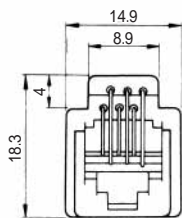

Note1: Standard finish color is gray.

Note2: The drawing is shown sample of TM1RV-623K66- *