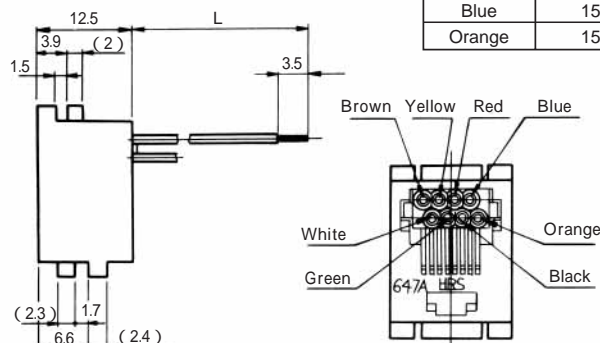

# MODULAR CONNECTORS

CL 222 TM

TM1RV-647AF88- \*

CL No.	Part No.	RoHS
222-4454-3	TM1RV647AF88-35S-150M	YES

Color	L (mm)
Brown	150
White	150
Yellow	150
Green	150
Red	150
Black	150
Blue	150
Orange	150

Note: Standard color is warm gray.