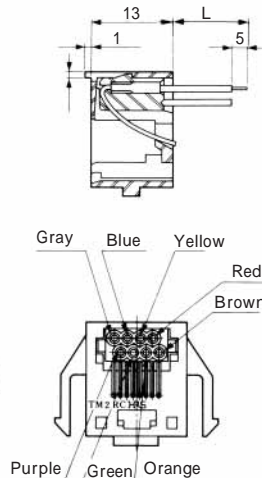

CL No.	Part No.	RoHS
222-4434-6	TM2RCV-M88-5S-450M	YES

Color	L (mm)
Gray	450
Purple	450
Blue	450
Green	450
Yellow	450
Orange	450
Red	450
Brown	450