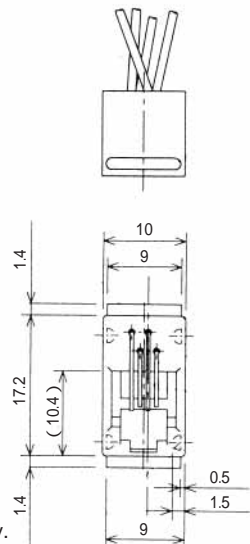

TM2RDA-F44-*

CL No.	Part No.	RoHS
CL222-4440-9	TM2RDA-F44-4S-150M	YES

Color	L (mm)
Yellow	150
Green	150
Red	150
Black	150