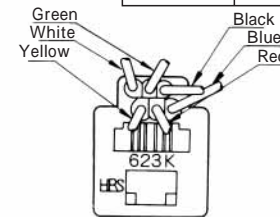

Note1: Standard finish color is gray.

Note2: The drawing is shown sample of TM1RV-623K66- *