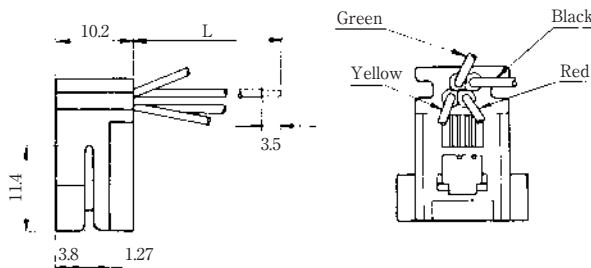

### ●TM1R-616B44-\*

CL No.	Part No.	RoHS
222-4465-0	TM1R-616B44-35S-150M	YES

Color	L (mm)
Yellow	150
Green	150
Red	150
Black	150

Note: Standard finish color is gray.