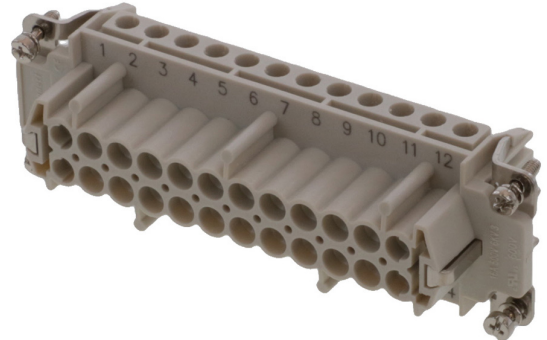

Part Number : [936010297](#)

Product Description : GWconnect Screw Terminal Insert, Female, 24-Pole, 16A, Numbered 1-24, with Wire Protection, Silver (Ag) Plated Contacts, Size 24B «104x27»

Series Number : 93601

Status : Active

Product Category : Heavy-Duty Connectors

Engineering Number : 7324.6007.0

Product Environment Compliance

Compliance

GADSL/IMDS	Not Relevant
China RoHS	
EU ELV	Not Relevant
Low-Halogen Status	Low-Halogen per IEC 61249-2-21
REACH SVHC	Contains Lead per D(2024)6225-DC (07 Nov 2024)
EU RoHS	Compliant with Exemption 6(c) per EU 2015/863

Multiple Part Product Compliance Statements

- Eu RoHS
- REACH SVHC
- Low-Halogen

Multiple Part Industry Compliance Documents

- IPC 1752A Class C
- IPC 1752A Class D
- Molex Product Compliance Declaration
- IEC-62474
- chemSHERPA (xml)

EU RoHS Certificate of Compliance

Part Details