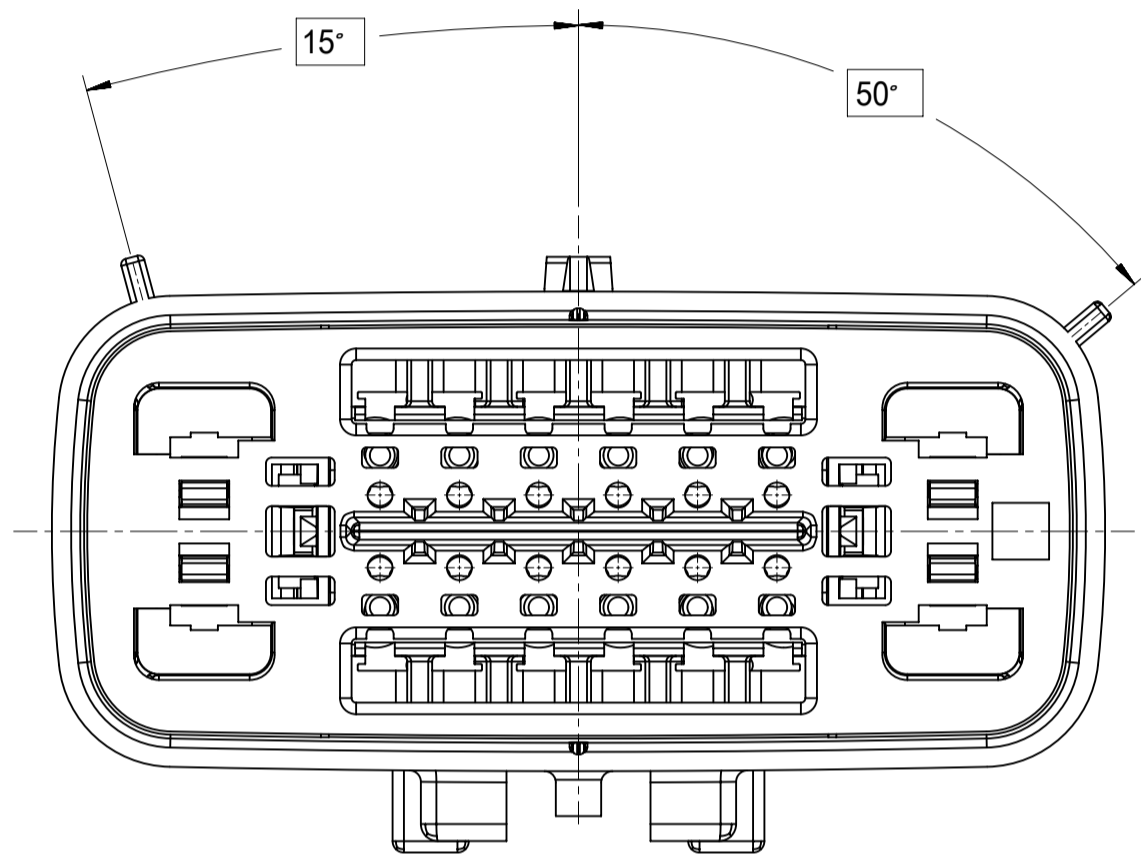

SHEET DESCRIPTION

KEY CONFIGURATIONS

SYMBOLS	THIS DRAWING CONTAINS INFORMATION THAT IS PROPRIETARY TO MOLEX ELECTRONIC TECHNOLOGIES, LLC AND SHOULD NOT BE USED WITHOUT WRITTEN PERMISSION		CURRENT REV DESC:	
	DIMENSION UNITS	SCALE		
▽ = 0	mm	3:1		
▽ = 0	GENERAL TOLERANCES (UNLESS SPECIFIED)			
▽ = 0	ANGULAR TOL ± 3.0°			
▽ = 0	4 PLACES	±	EC NO: 177763	
▽ = 0	3 PLACES	±	DRWN: LSONG05 2018/05/30	
▽ = 0	2 PLACES	± 0.1	CHK'D: MVANSLAMBROU 2018/06/12	
▽ = 0	1 PLACE	± 0.3	APPR: MVANSLAMBROU 2018/06/12	
▽ = 0	0 PLACES	±	INITIAL REVISION:	
⊠ = 0	DRAFT WHERE APPLICABLE MUST REMAIN WITHIN DIMENSIONS		THIRD ANGLE PROJECTION	
■ = 0			DRAWING	SERIES
▽ = 0			A1-SIZE	34986
DOCUMENT STATUS			MATERIAL NUMBER	
P1	RELEASE DATE	2018/06/12 12:37:30	SD-34986-8001	
			CUSTOMER	
			GENERAL MARKET	
			SHEET NUMBER	
			3 OF 5	

molex

MX150 16 WAY HYBRID
BLADE SEALED ASSEMBLY

PRODUCT CUSTOMER DRAWING

DOCUMENT NUMBER	DOC TYPE	DOC PART	REVISION
SD-34986-8001	PSD	001	C1