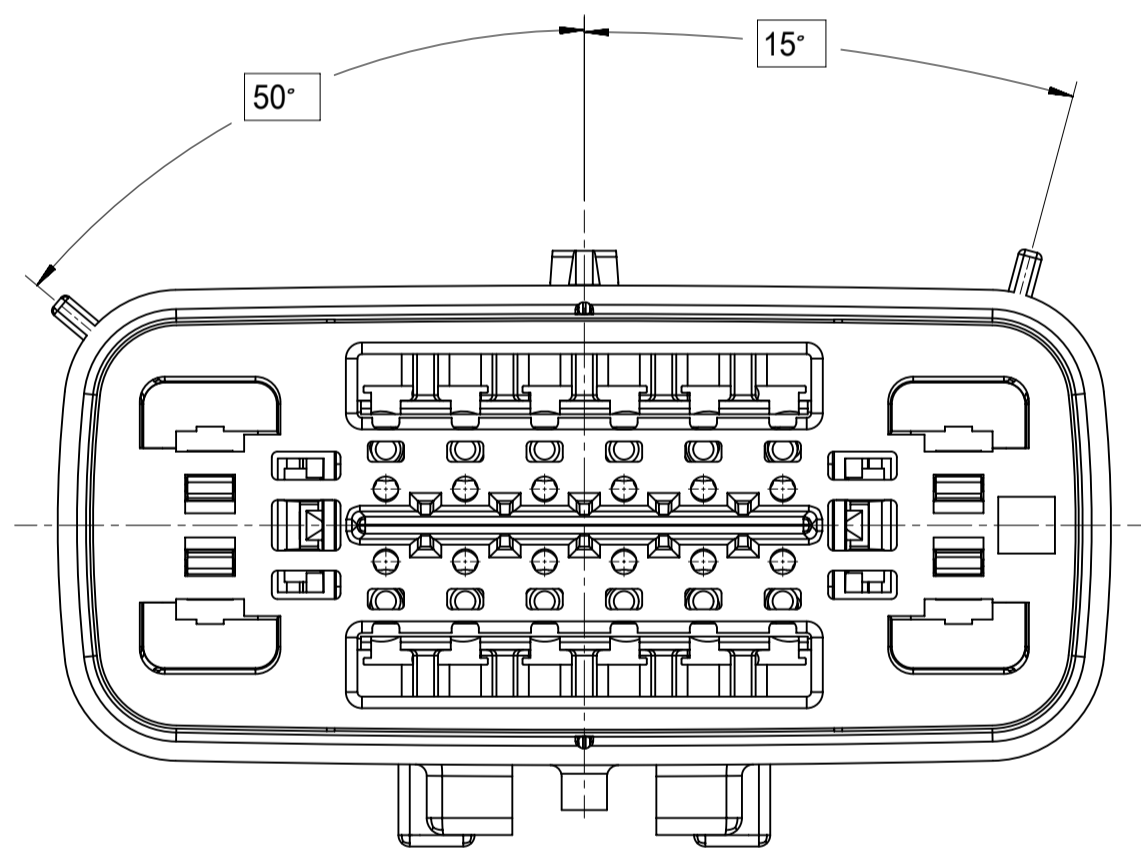

SHEET DESCRIPTION

KEY CONFIGURATIONS

SYMBOLS	THIS DRAWING CONTAINS INFORMATION THAT IS PROPRIETARY TO MOLEX ELECTRONIC TECHNOLOGIES, LLC AND SHOULD NOT BE USED WITHOUT WRITTEN PERMISSION		CURRENT REV DESC:	
	DIMENSION UNITS	SCALE		
▽ = 0	mm	3:1		
▽ = 0	GENERAL TOLERANCES (UNLESS SPECIFIED)			
▽ = 0	ANGULAR TOL ± 3.0°			
▽ = 0	4 PLACES	±	EC NO: 177763	
▽ = 0	3 PLACES	±	DRWN: LSONG05 2018/05/30	
▽ = 0	2 PLACES	± 0.1	CHK'D: MVANSLAMBROU 2018/06/12	
▽ = 0	1 PLACE	± 0.3	APPR: MVANSLAMBROU 2018/06/12	
▽ = 0	0 PLACES	±	INITIAL REVISION:	
⊠ = 0	DRAFT WHERE APPLICABLE MUST REMAIN WITHIN DIMENSIONS		THIRD ANGLE PROJECTION	
■ = 0			DRAWING	SERIES
▽ = 0			A1-SIZE	34986
DOCUMENT STATUS			MATERIAL NUMBER	
P1	RELEASE DATE	2018/06/12 12:37:30	SD-34986-8001	
			CUSTOMER	
			GENERAL MARKET	
			SHEET NUMBER	
			3 OF 5	

molex

MX150 16 WAY HYBRID
BLADE SEALED ASSEMBLY

PRODUCT CUSTOMER DRAWING

DOCUMENT NUMBER	DOC TYPE	DOC PART	REVISION
SD-34986-8001	PSD	001	C1