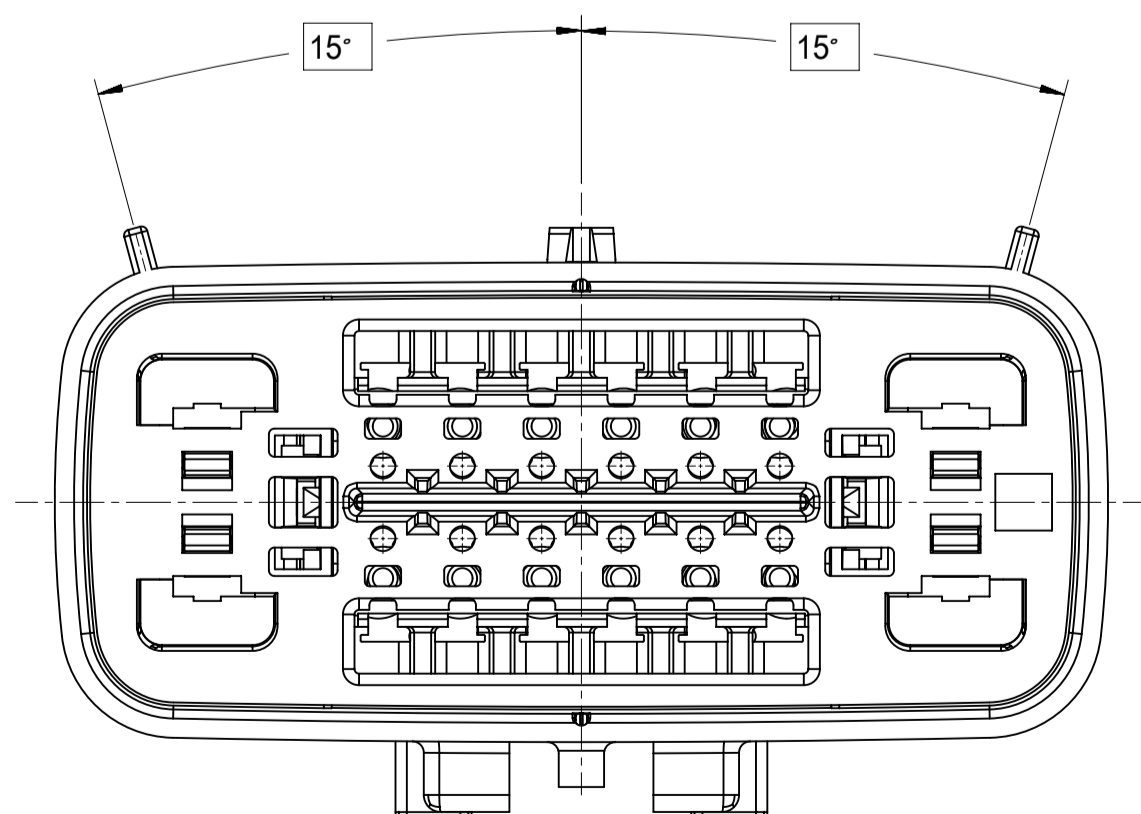

SHEET DESCRIPTION

KEY CONFIGURATIONS

SYMBOLS	THIS DRAWING CONTAINS INFORMATION THAT IS PROPRIETARY TO MOLEX ELECTRONIC TECHNOLOGIES, LLC AND SHOULD NOT BE USED WITHOUT WRITTEN PERMISSION		CURRENT REV DESC:	
	DIMENSION UNITS	SCALE		
▽ = 0	mm	3:1		
▽ = 0	GENERAL TOLERANCES (UNLESS SPECIFIED)			
▽ = 0	ANGULAR TOL ± 3.0°			
▽ = 0	4 PLACES	±	EC NO: 177763	
▽ = 0	3 PLACES	±	DRWN: LSONG05 2018/05/30	
▽ = 0	2 PLACES	± 0.1	CHK'D: MVANSLAMBROU 2018/06/12	
▽ = 0	1 PLACE	± 0.3	APPR: MVANSLAMBROU 2018/06/12	
▽ = 0	0 PLACES	±	INITIAL REVISION:	
⊠ = 0	DRAFT WHERE APPLICABLE MUST REMAIN WITHIN DIMENSIONS		THIRD ANGLE PROJECTION	
■ = 0			DRAWING	SERIES
▽ = 0			A1-SIZE	34986
DOCUMENT STATUS			MATERIAL NUMBER	
P1	RELEASE DATE	2018/06/12 12:37:30	SD-34986-8001	
			CUSTOMER	
			GENERAL MARKET	
			SHEET NUMBER	
			3 OF 5	

molex

MX150 16 WAY HYBRID
BLADE SEALED ASSEMBLY

PRODUCT CUSTOMER DRAWING

DOCUMENT NUMBER	DOC TYPE	DOC PART	REVISION
SD-34986-8001	PSD	001	C1