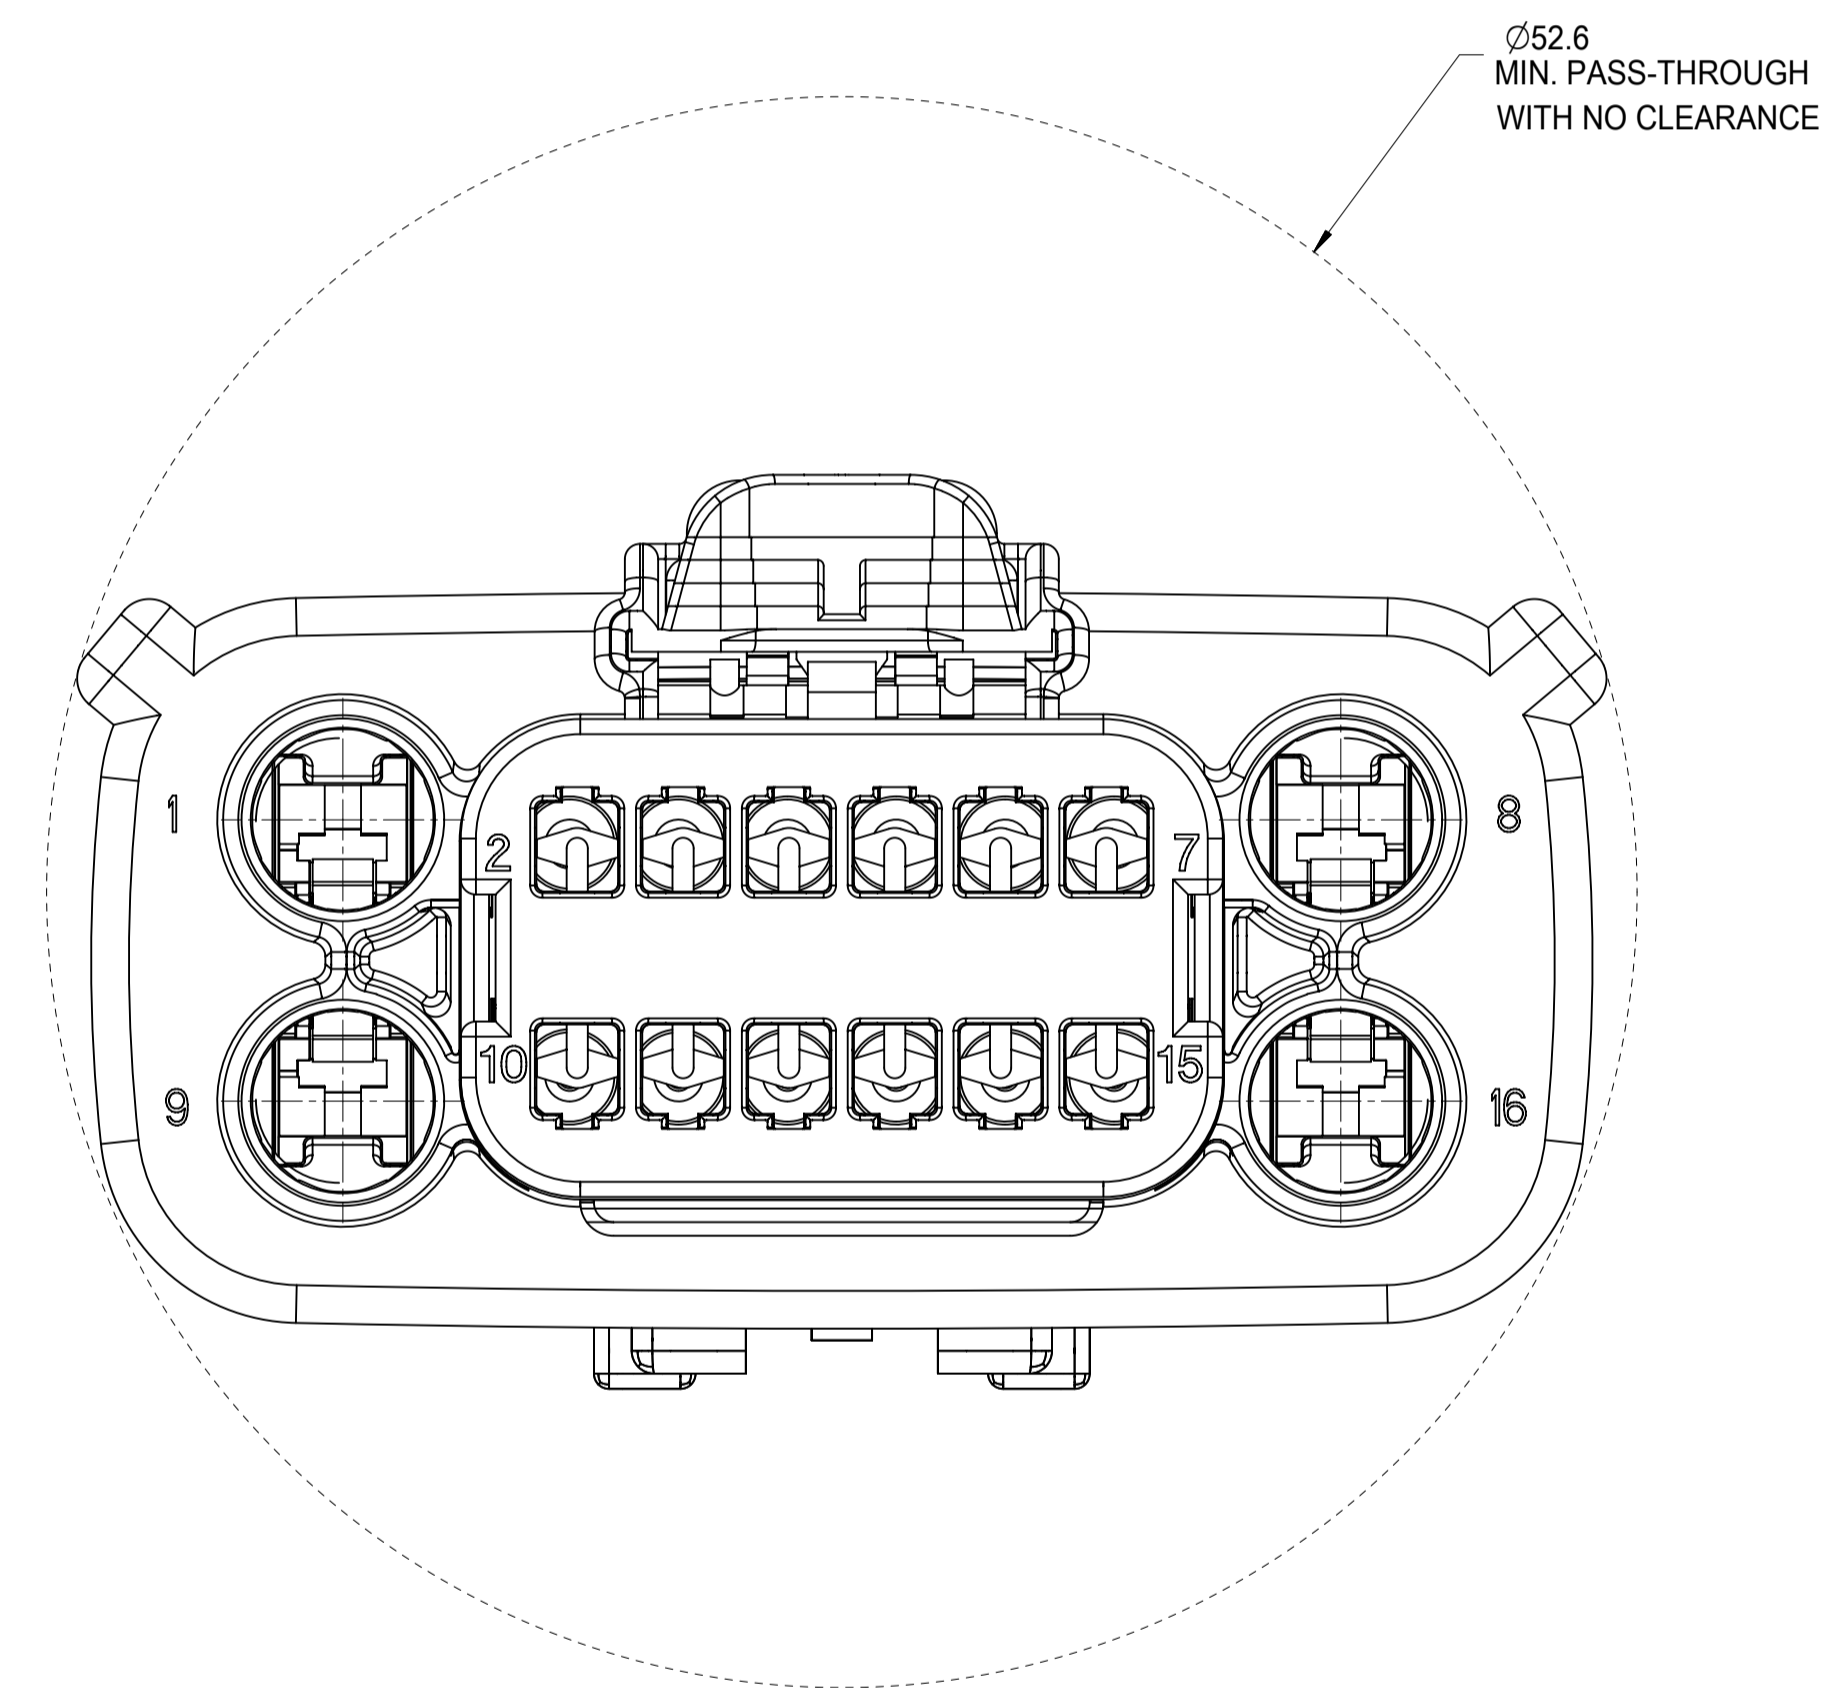

SHEET DESCRIPTION

SYSTEM PACKAGING

SYMBOLS		THIS DRAWING CONTAINS INFORMATION THAT IS PROPRIETARY TO MOLEX ELECTRONIC TECHNOLOGIES, LLC AND SHOULD NOT BE USED WITHOUT WRITTEN PERMISSION		CURRENT REV DESC:		molex	
▽ = 0	DIMENSION UNITS	mm	SCALE	3:1		MX150 16 WAY HYBRID BLADE SEALED ASSEMBLY	
▽ = 0	GENERAL TOLERANCES (UNLESS SPECIFIED)		EC NO: 177763		PRODUCT CUSTOMER DRAWING		
▽ = 0	ANGULAR TOL	± 3.0°	DRWN: LSONG05 2018/05/30		DOCUMENT NUMBER		DOC TYPE | DOC PART | REVISION
▽ = 0	4 PLACES	±	CHK'D: MVANSLAMBROU 2018/06/12		SD-34986-8001		PSD | 001 | C1
▽ = 0	3 PLACES	±	APPR: MVANSLAMBROU 2018/06/12		MATERIAL NUMBER		CUSTOMER
▽ = 0	2 PLACES	± 0.1	INITIAL REVISION:		GENERAL MARKET		SHEET NUMBER
▽ = 0	1 PLACE	± 0.3	DRWN: APROFFITT 2013/05/06		SERIES		
▽ = 0	0 PLACES	±	APPR: VKOSHY 2013/05/16		DRAWING		
▽ = 0	DRAFT WHERE APPLICABLE MUST REMAIN WITHIN DIMENSIONS		THIRD ANGLE PROJECTION		A1-SIZE		
▽ = 0					34986