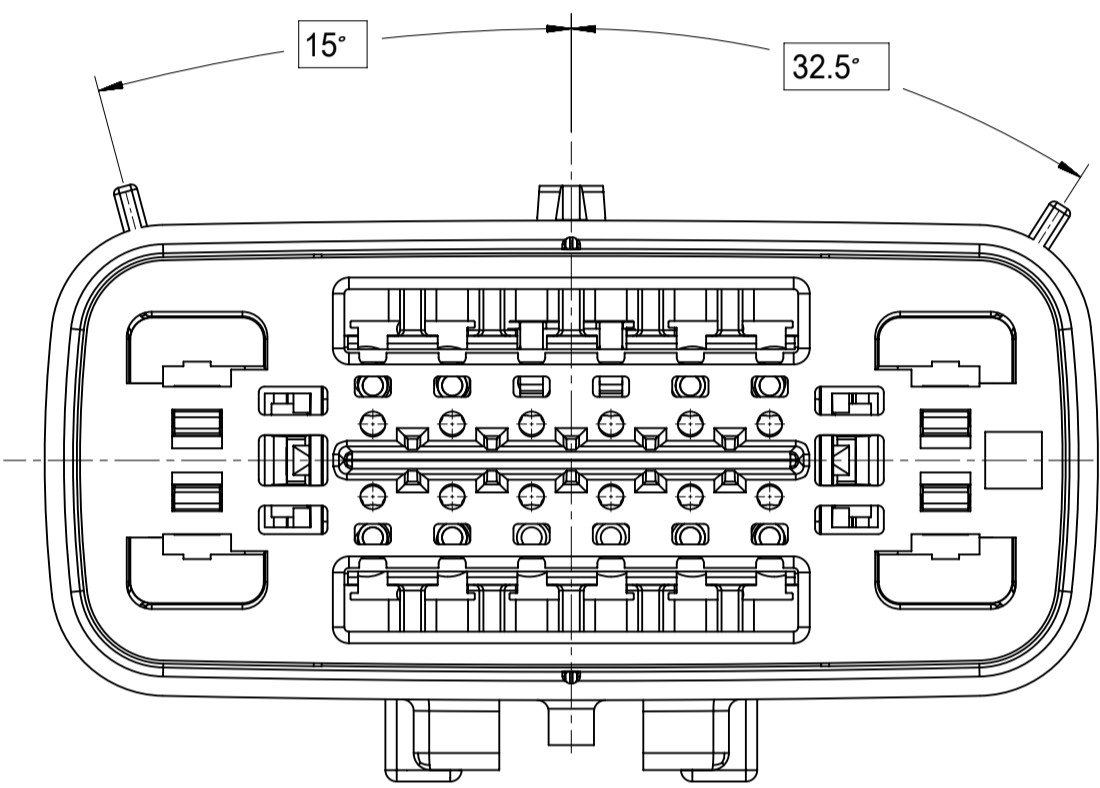

SHEET DESCRIPTION

KEY CONFIGURATIONS

SYMBOLS	THIS DRAWING CONTAINS INFORMATION THAT IS PROPRIETARY TO MOLEX ELECTRONIC TECHNOLOGIES, LLC AND SHOULD NOT BE USED WITHOUT WRITTEN PERMISSION		CURRENT REV DESC:	
	DIMENSION UNITS	SCALE		
▽ = 0	mm	3:1		
▽ = 0	GENERAL TOLERANCES (UNLESS SPECIFIED)			
▽ = 0	ANGULAR TOL ± 3.0°			
▽ = 0	4 PLACES	±	EC NO: 177763	
▽ = 0	3 PLACES	±	DRWN: LSONG05 2018/05/30	
▽ = 0	2 PLACES	± 0.1	CHK'D: MVANSLAMBROU 2018/06/12	
▽ = 0	1 PLACE	± 0.3	APPR: MVANSLAMBROU 2018/06/12	
▽ = 0	0 PLACES	±	INITIAL REVISION:	
⊠ = 0	DRAFT WHERE APPLICABLE MUST REMAIN WITHIN DIMENSIONS		THIRD ANGLE PROJECTION	
■ = 0			DRAWING	SERIES
▽ = 0			A1-SIZE	34986
DOCUMENT STATUS			MATERIAL NUMBER	
P1	RELEASE DATE	2018/06/12 12:37:30	SD-34986-8001	
			CUSTOMER	
			GENERAL MARKET	
			SHEET NUMBER	
			3 OF 5	

molex

MX150 16 WAY HYBRID
BLADE SEALED ASSEMBLY

PRODUCT CUSTOMER DRAWING

DOCUMENT NUMBER	DOC TYPE	DOC PART	REVISION
SD-34986-8001	PSD	001	C1