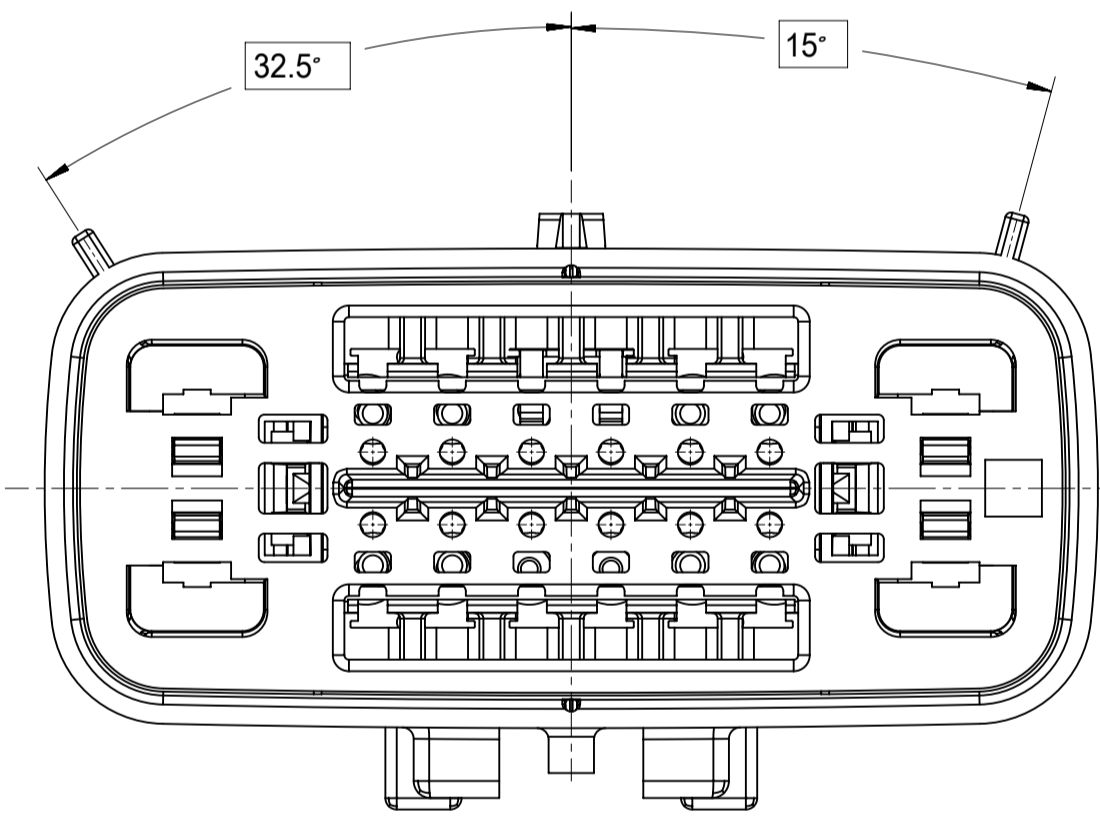

SHEET DESCRIPTION

KEY CONFIGURATIONS

SYMBOLS	THIS DRAWING CONTAINS INFORMATION THAT IS PROPRIETARY TO MOLEX ELECTRONIC TECHNOLOGIES, LLC AND SHOULD NOT BE USED WITHOUT WRITTEN PERMISSION		CURRENT REV DESC:	
	DIMENSION UNITS	SCALE		
▽ = 0	mm	3:1		
▽ = 0	GENERAL TOLERANCES (UNLESS SPECIFIED)			
▽ = 0	ANGULAR TOL ± 3.0°			
▽ = 0	4 PLACES	±	EC NO: 177763	
▽ = 0	3 PLACES	±	DRWN: LSONG05 2018/05/30	
▽ = 0	2 PLACES	± 0.1	CHK'D: MVANSLAMBROU 2018/06/12	
▽ = 0	1 PLACE	± 0.3	APPR: MVANSLAMBROU 2018/06/12	
▽ = 0	0 PLACES	±	INITIAL REVISION:	
⊠ = 0	DRAFT WHERE APPLICABLE MUST REMAIN WITHIN DIMENSIONS		THIRD ANGLE PROJECTION	
■ = 0			DRAWING	SERIES
▽ = 0			A1-SIZE	34986
DOCUMENT STATUS			MATERIAL NUMBER	
P1	RELEASE DATE	2018/06/12 12:37:30	SD-34986-8001	
			CUSTOMER	
			GENERAL MARKET	
			SHEET NUMBER	
			3 OF 5	

molex

MX150 16 WAY HYBRID
BLADE SEALED ASSEMBLY

PRODUCT CUSTOMER DRAWING

DOCUMENT NUMBER	DOC TYPE	DOC PART	REVISION
SD-34986-8001	PSD	001	C1