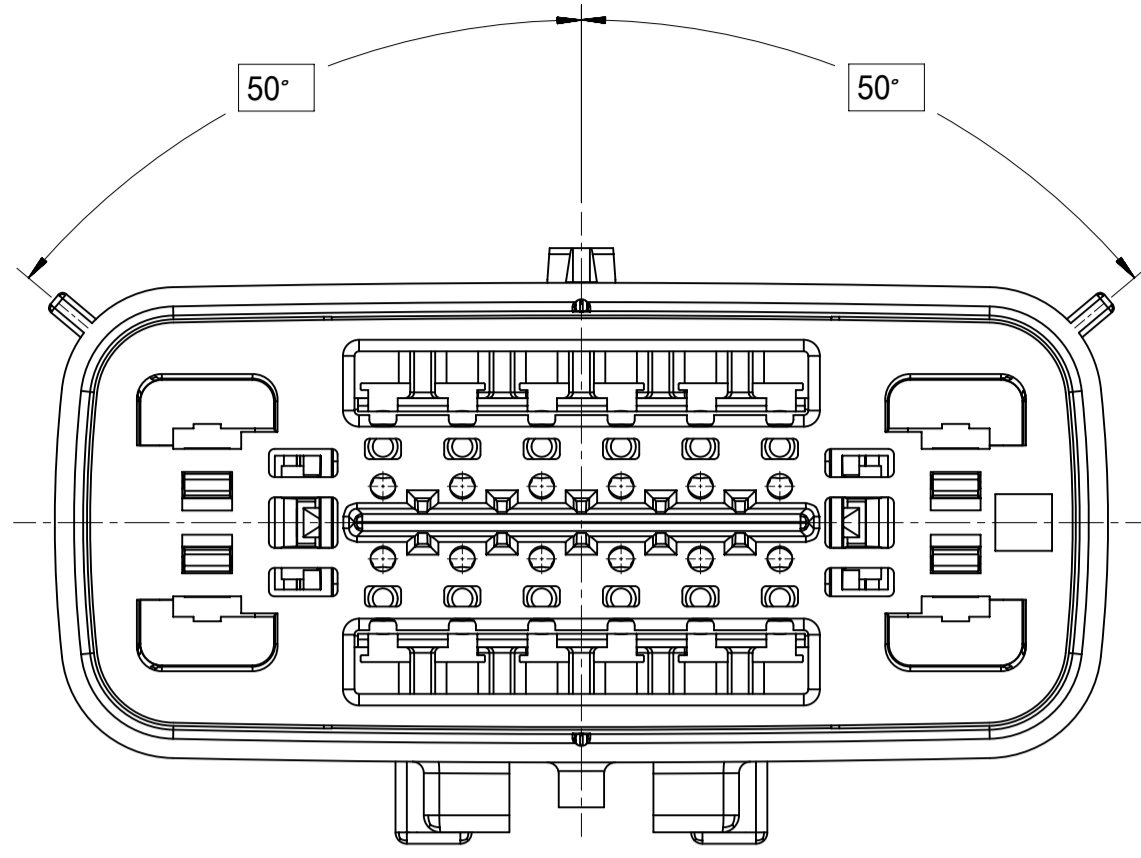

SHEET DESCRIPTION

KEY CONFIGURATIONS

SYMBOLS	THIS DRAWING CONTAINS INFORMATION THAT IS PROPRIETARY TO MOLEX ELECTRONIC TECHNOLOGIES, LLC AND SHOULD NOT BE USED WITHOUT WRITTEN PERMISSION		CURRENT REV DESC:	
	DIMENSION UNITS	SCALE		
▽ = 0	mm	3:1		
▽ = 0	GENERAL TOLERANCES (UNLESS SPECIFIED)			
▽ = 0	ANGULAR TOL ± 3.0°			
▽ = 0	4 PLACES	±	EC NO: 177763	
▽ = 0	3 PLACES	±	DRWN: LSONG05 2018/05/30	
▽ = 0	2 PLACES	± 0.1	CHK'D: MVANSLAMBROU 2018/06/12	
▽ = 0	1 PLACE	± 0.3	APPR: MVANSLAMBROU 2018/06/12	
▽ = 0	0 PLACES	±	INITIAL REVISION:	
⊠ = 0	DRAFT WHERE APPLICABLE MUST REMAIN WITHIN DIMENSIONS		THIRD ANGLE PROJECTION	
■ = 0			DRAWING	SERIES
▽ = 0			A1-SIZE	34986
DOCUMENT STATUS			MATERIAL NUMBER	
P1	RELEASE DATE	2018/06/12 12:37:30	SD-34986-8001	
			CUSTOMER	
			GENERAL MARKET	
			SHEET NUMBER	
			3 OF 5	

molex

MX150 16 WAY HYBRID
BLADE SEALED ASSEMBLY

PRODUCT CUSTOMER DRAWING

DOCUMENT NUMBER	DOC TYPE	DOC PART	REVISION
SD-34986-8001	PSD	001	C1