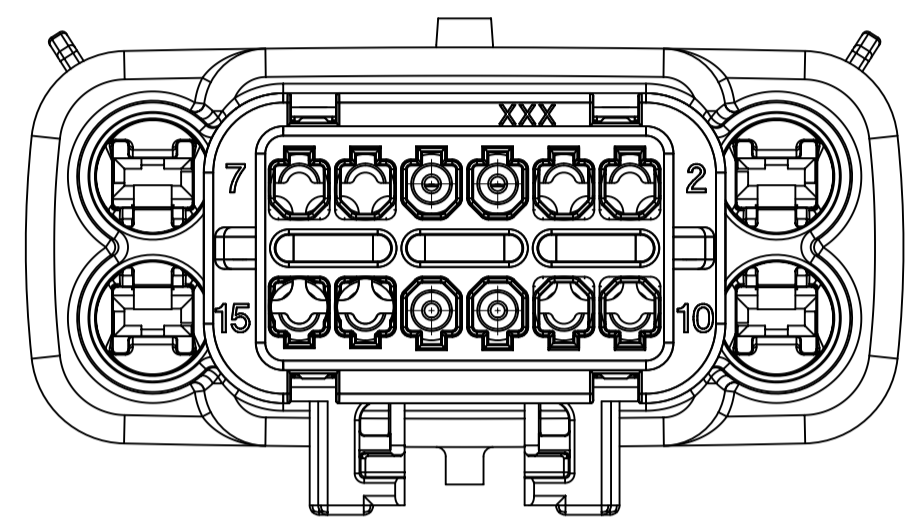

SHORTING BAR GROMMET CAP 1