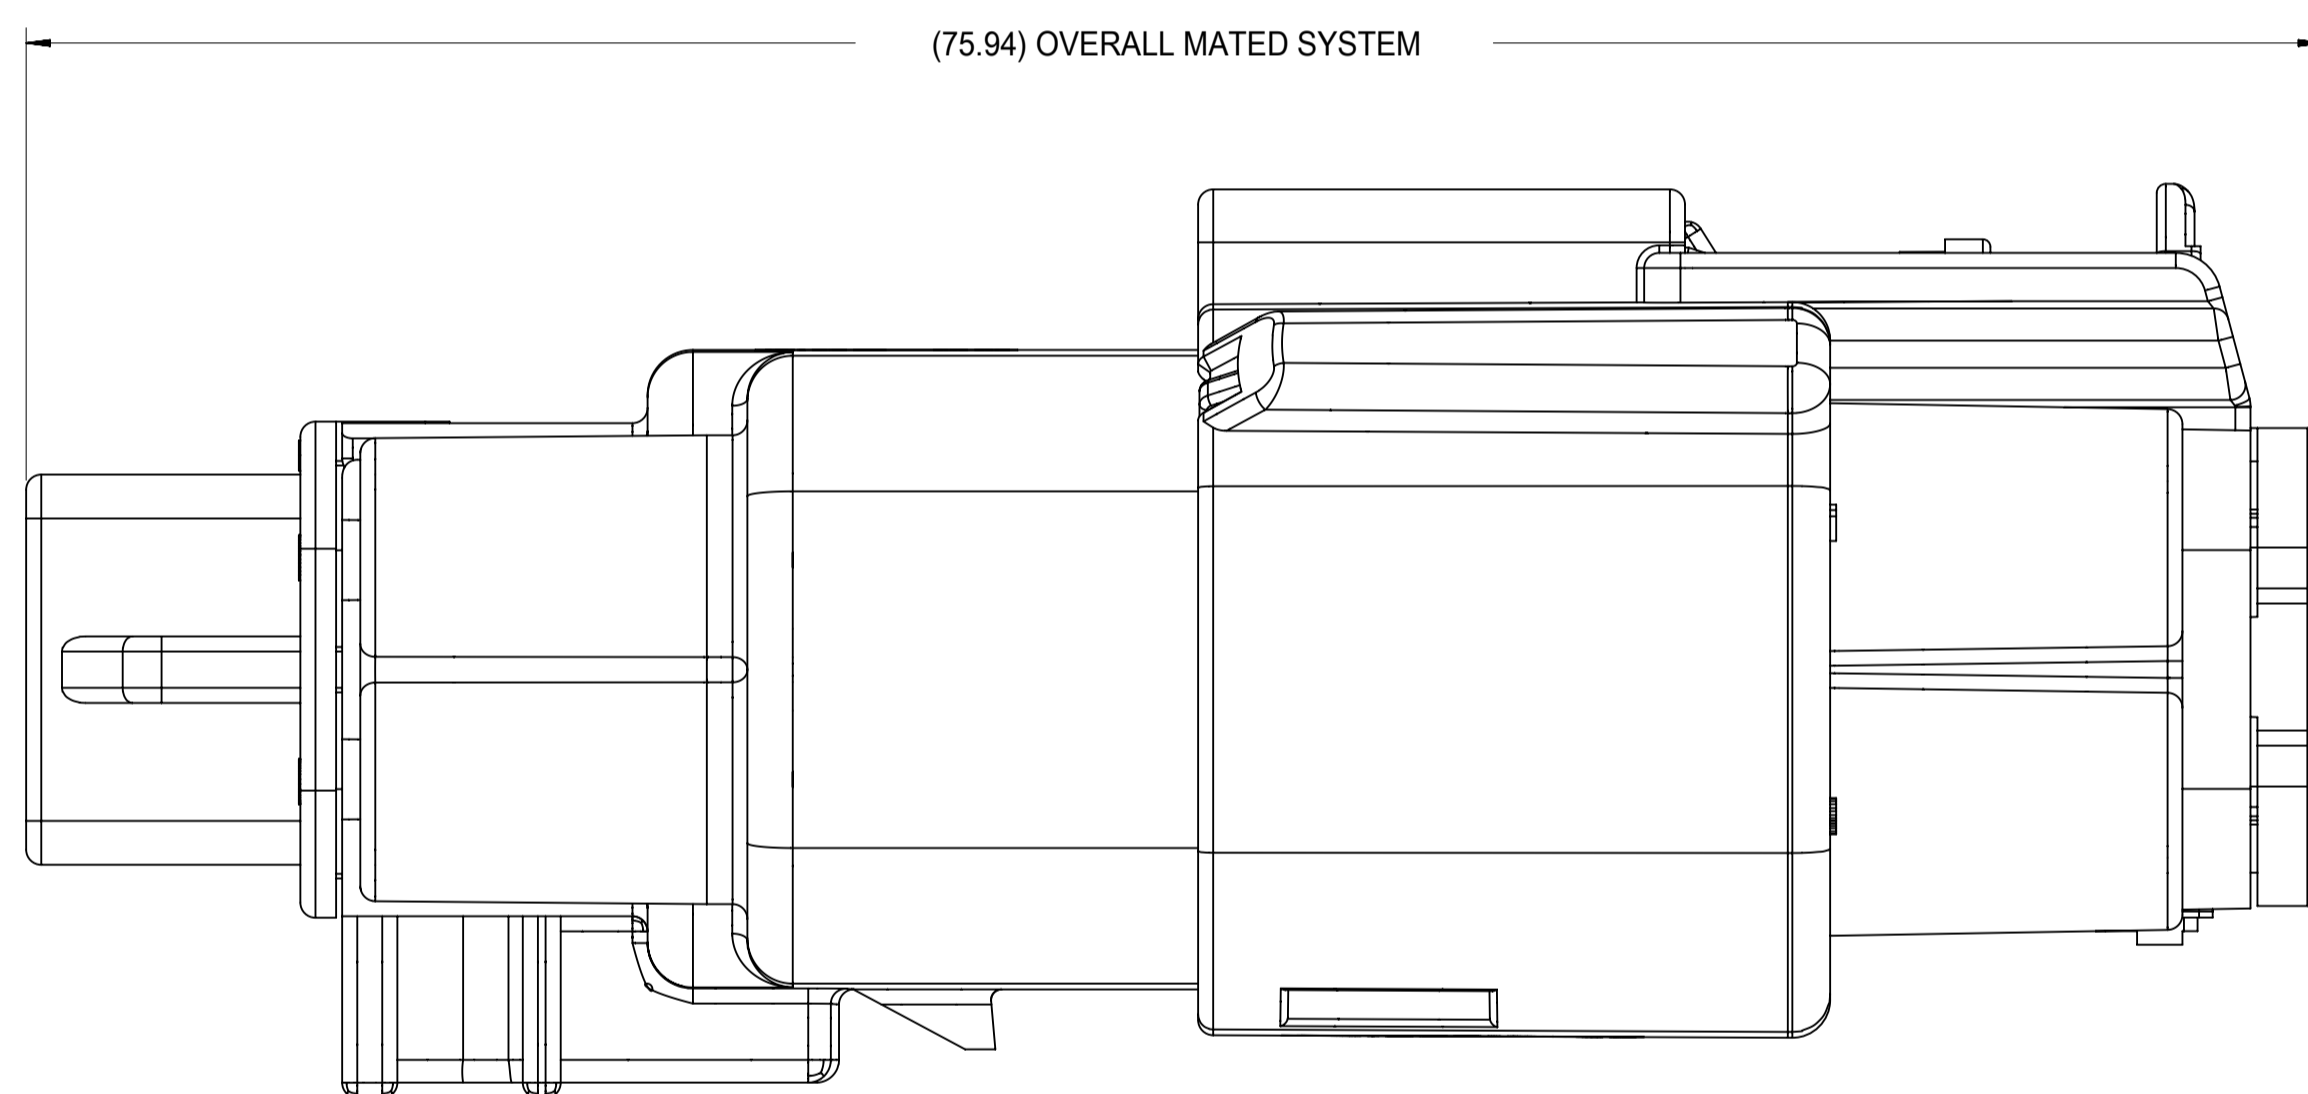

molex

MX150 16 WAY HYBRID
BLADE SEALED ASSEMBLY

PRODUCT CUSTOMER DRAWING

DOCUMENT NUMBER	DOC TYPE	DOC PART	REVISION
SD-34986-8001	PSD	001	C1

SHEET DESCRIPTION

SYSTEM PACKAGING

SYMBOLS		THIS DRAWING CONTAINS INFORMATION THAT IS PROPRIETARY TO MOLEX ELECTRONIC TECHNOLOGIES, LLC AND SHOULD NOT BE USED WITHOUT WRITTEN PERMISSION		CURRENT REV DESC:		molex	
▽ = 0	DIMENSION UNITS	mm	SCALE	3:1		MX150 16 WAY HYBRID BLADE SEALED ASSEMBLY	
▽ = 0	GENERAL TOLERANCES (UNLESS SPECIFIED)		EC NO: 177763		PRODUCT CUSTOMER DRAWING		
▽ = 0	ANGULAR TOL	± 3.0°	DRWN: LSONG05 2018/05/30		DOCUMENT NUMBER		DOC TYPE DOC PART REVISION
▽ = 0	4 PLACES	±	CHK'D: MVANSLAMBROU 2018/06/12		SD-34986-8001		PSD 001 C1
▽ = 0	3 PLACES	±	APPR: MVANSLAMBROU 2018/06/12		MATERIAL NUMBER		CUSTOMER
▽ = 0	2 PLACES	± 0.1	INITIAL REVISION:		GENERAL MARKET		SHEET NUMBER
▽ = 0	1 PLACE	± 0.3	DRWN: APROFFITT 2013/05/06		SERIES		
▽ = 0	0 PLACES	±	APPR: VKOSHY 2013/05/16		DRAWING		
▽ = 0	DRAFT WHERE APPLICABLE MUST REMAIN WITHIN DIMENSIONS		THIRD ANGLE PROJECTION		A1-SIZE		
▽ = 0					34986		