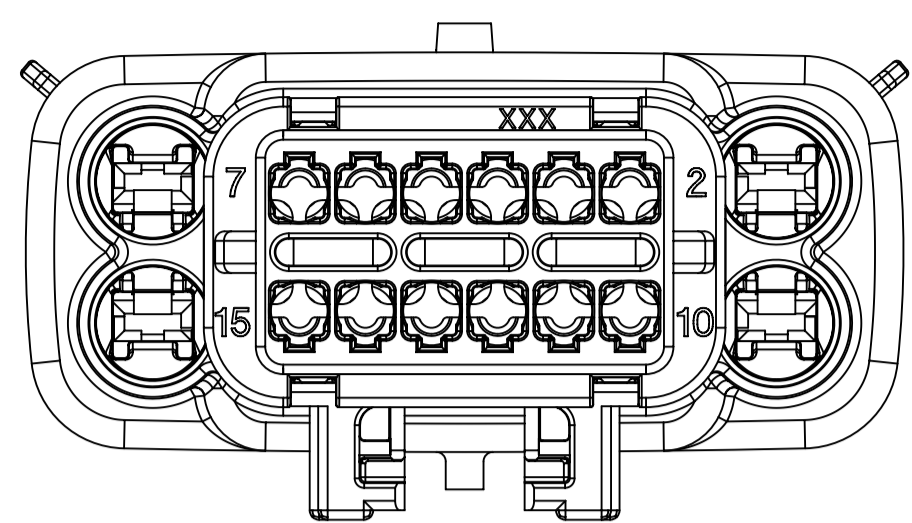

SHEET DESCRIPTION

CONFIGURATIONS

STANDARD GROMMET CAP