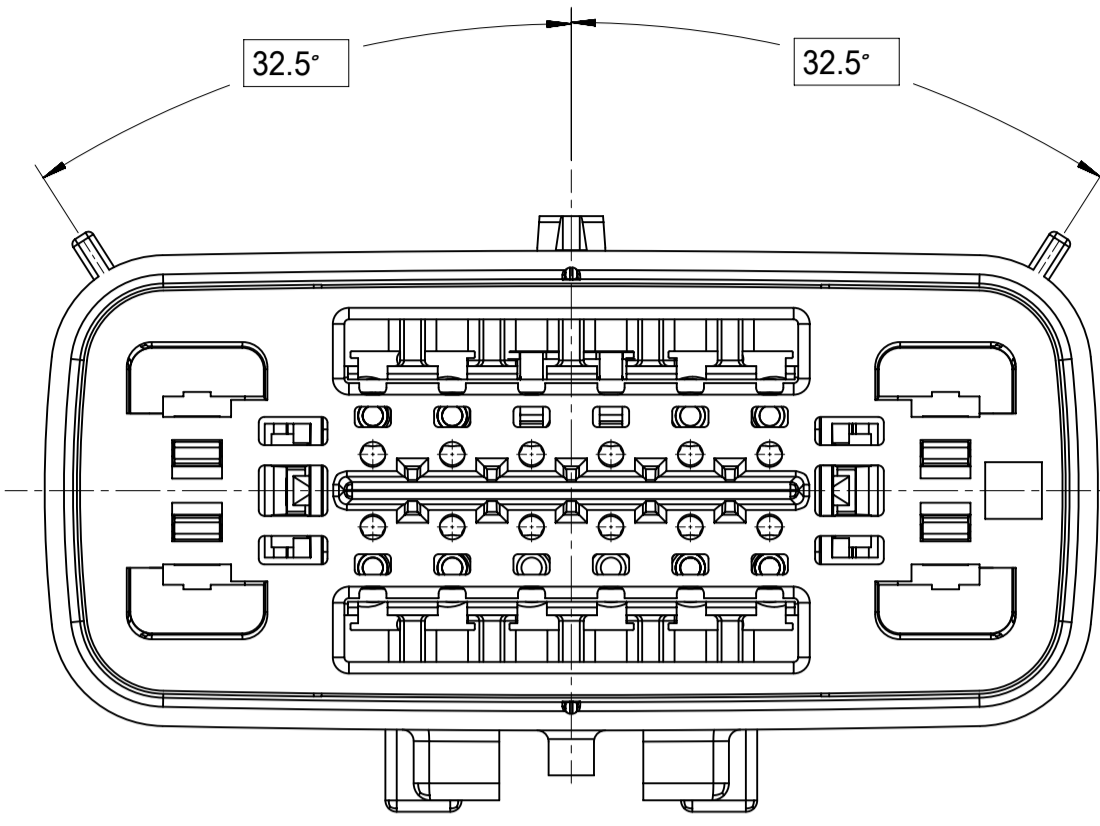

SHEET DESCRIPTION

KEY CONFIGURATIONS

SYMBOLS	THIS DRAWING CONTAINS INFORMATION THAT IS PROPRIETARY TO MOLEX ELECTRONIC TECHNOLOGIES, LLC AND SHOULD NOT BE USED WITHOUT WRITTEN PERMISSION		CURRENT REV DESC:	
	DIMENSION UNITS	SCALE		
▽ = 0	mm	3:1		
▽ = 0	GENERAL TOLERANCES (UNLESS SPECIFIED)			
▽ = 0	ANGULAR TOL ± 3.0°			
▽ = 0	4 PLACES	±	EC NO: 177763	
▽ = 0	3 PLACES	±	DRWN: LSONG05 2018/05/30	
▽ = 0	2 PLACES	± 0.1	CHK'D: MVANSLAMBROU 2018/06/12	
▽ = 0	1 PLACE	± 0.3	APPR: MVANSLAMBROU 2018/06/12	
▽ = 0	0 PLACES	±	INITIAL REVISION:	
⊠ = 0	DRAFT WHERE APPLICABLE MUST REMAIN WITHIN DIMENSIONS		THIRD ANGLE PROJECTION	
■ = 0			DRAWING	SERIES
▽ = 0			A1-SIZE	34986
DOCUMENT STATUS			MATERIAL NUMBER	
P1	RELEASE DATE	2018/06/12 12:37:30	SD-34986-8001	
			CUSTOMER	
			GENERAL MARKET	
			SHEET NUMBER	
			3 OF 5	

molex

MX150 16 WAY HYBRID
BLADE SEALED ASSEMBLY

PRODUCT CUSTOMER DRAWING

DOCUMENT NUMBER	DOC TYPE	DOC PART	REVISION
SD-34986-8001	PSD	001	C1