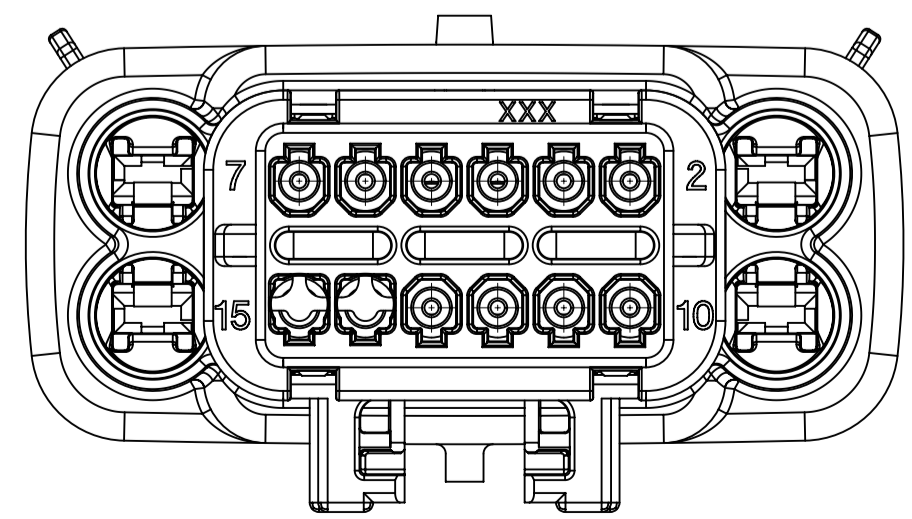

DOCUMENT NUMBER		DOC TYPE	DOC PART	REVISION
SD-34986-8001		PSD	001	C1

SHEET DESCRIPTION

CONFIGURATIONS

STANDARD GROMMET CAP

SHORTING BAR GROMMET CAP 1

SHORTING BAR GROMMET CAP 2

SHORTING BAR GROMMET CAP 3

SHORTING BAR GROMMET CAP 4

SHORTING BAR GROMMET CAP 5

SYMBOLS	THIS DRAWING CONTAINS INFORMATION THAT IS PROPRIETARY TO MOLEX ELECTRONIC TECHNOLOGIES, LLC AND SHOULD NOT BE USED WITHOUT WRITTEN PERMISSION		CURRENT REV DESC:				
	DIMENSION UNITS	SCALE					
▽ = 0	mm	2.5:1	GENERAL TOLERANCES (UNLESS SPECIFIED)		CHK'D: MVANSLAMBROU	2018/06/12	PRODUCT CUSTOMER DRAWING
▽ = 0	ANGULAR TOL ± 3.0°		APPR: MVANSLAMBROU		2018/06/12	DOCUMENT NUMBER	
▽ = 0	4 PLACES ±		INITIAL REVISION:		DRWN: APROFFITT	2013/05/06	SD-34986-8001
▽ = 0	3 PLACES ±		APPR: VKOSHY		2013/05/16	DOC TYPE	
▽ = 0	2 PLACES ± 0.1		DRWN: APROFFITT		2013/05/06	DOC PART	PSD 001 C1
▽ = 0	1 PLACE ± 0.3		APPR: VKOSHY		2013/05/16	REVISION	
▽ = 0	0 PLACES ±		DRAFT WHERE APPLICABLE MUST REMAIN WITHIN DIMENSIONS		THIRD ANGLE PROJECTION	DRAWING	GENERAL MARKET
▽ = 0	DRAFT WHERE APPLICABLE MUST REMAIN WITHIN DIMENSIONS		THIRD ANGLE PROJECTION		DRAWING	SERIES	
▽ = 0	DRAFT WHERE APPLICABLE MUST REMAIN WITHIN DIMENSIONS		THIRD ANGLE PROJECTION		DRAWING	SERIES	2 OF 5