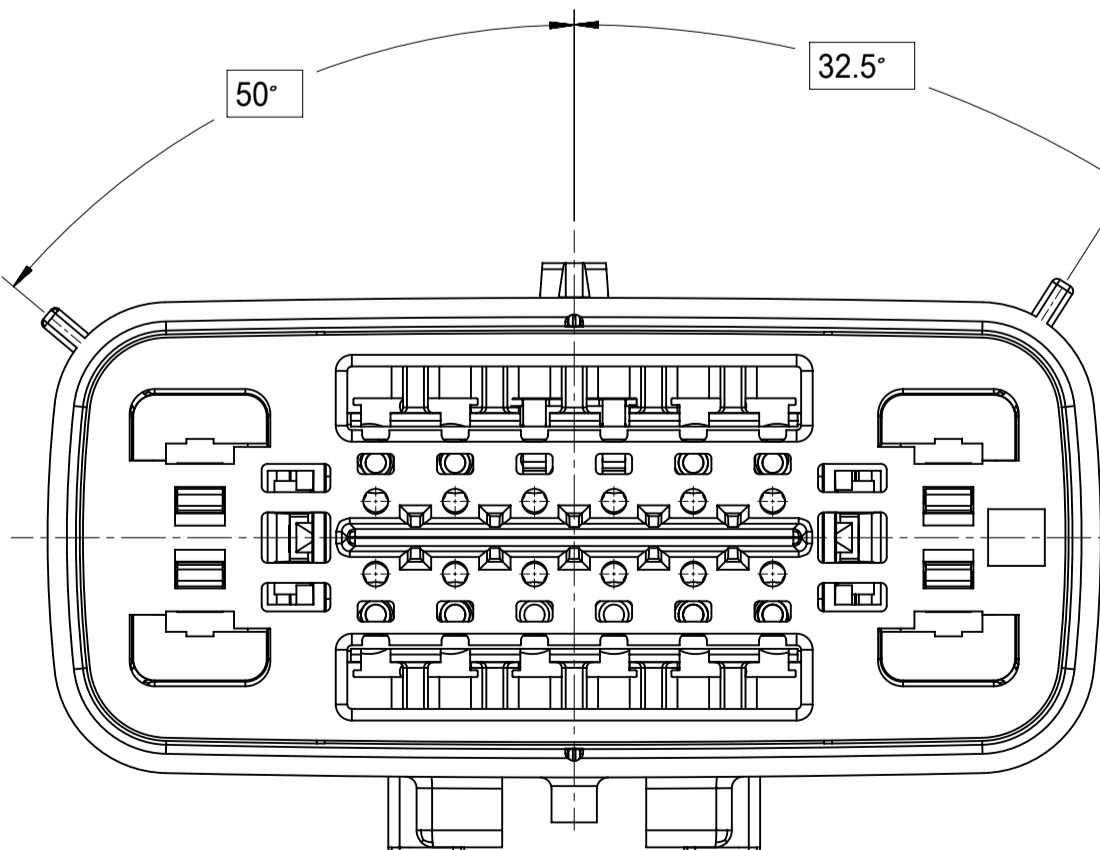

SHEET DESCRIPTION

KEY CONFIGURATIONS

SYMBOLS	THIS DRAWING CONTAINS INFORMATION THAT IS PROPRIETARY TO MOLEX ELECTRONIC TECHNOLOGIES, LLC AND SHOULD NOT BE USED WITHOUT WRITTEN PERMISSION		CURRENT REV DESC:	
	DIMENSION UNITS	SCALE		
▽ = 0	mm	3:1		
▽ = 0	GENERAL TOLERANCES (UNLESS SPECIFIED)			
▽ = 0	ANGULAR TOL ± 3.0°			
▽ = 0	4 PLACES	±	EC NO: 177763	
▽ = 0	3 PLACES	±	DRWN: LSONG05 2018/05/30	
▽ = 0	2 PLACES	± 0.1	CHK'D: MVANSLAMBROU 2018/06/12	
▽ = 0	1 PLACE	± 0.3	APPR: MVANSLAMBROU 2018/06/12	
▽ = 0	0 PLACES	±	INITIAL REVISION:	
⊠ = 0	DRAFT WHERE APPLICABLE MUST REMAIN WITHIN DIMENSIONS		THIRD ANGLE PROJECTION	
■ = 0			DRAWING	SERIES
▽ = 0			A1-SIZE	34986
DOCUMENT STATUS			MATERIAL NUMBER	
P1	RELEASE DATE	2018/06/12 12:37:30	SD-34986-8001	
			CUSTOMER	
			GENERAL MARKET	
			SHEET NUMBER	
			3 OF 5	

molex

MX150 16 WAY HYBRID
BLADE SEALED ASSEMBLY

PRODUCT CUSTOMER DRAWING

DOCUMENT NUMBER	DOC TYPE	DOC PART	REVISION
SD-34986-8001	PSD	001	C1